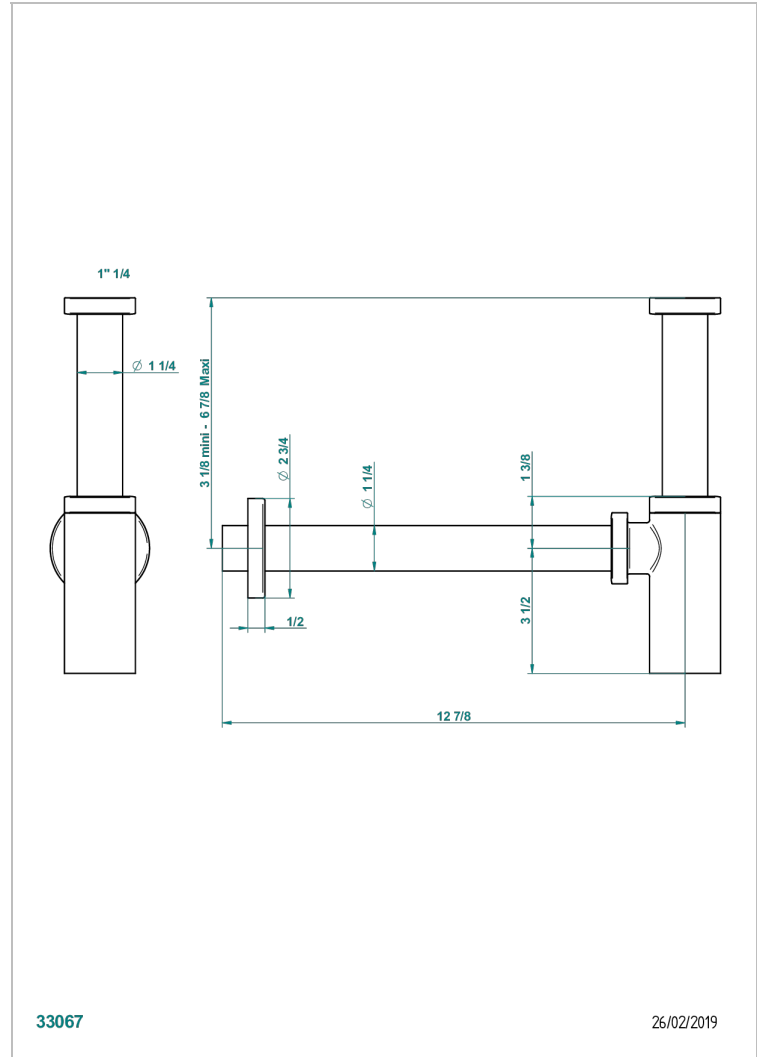

MALMAISON PORTORO

U95-309S/US

Trap only for waste

CHARACTERISTIC

- Malmaison Portoro
- Trap only for waste

AVAILABLE FINITIONS

Black ceram - D30
Chrome polished - A02
Chrome polished / gold polished - G02
Copper antique matt, coated - H07
Gold mat - F07
Gold polished - F01