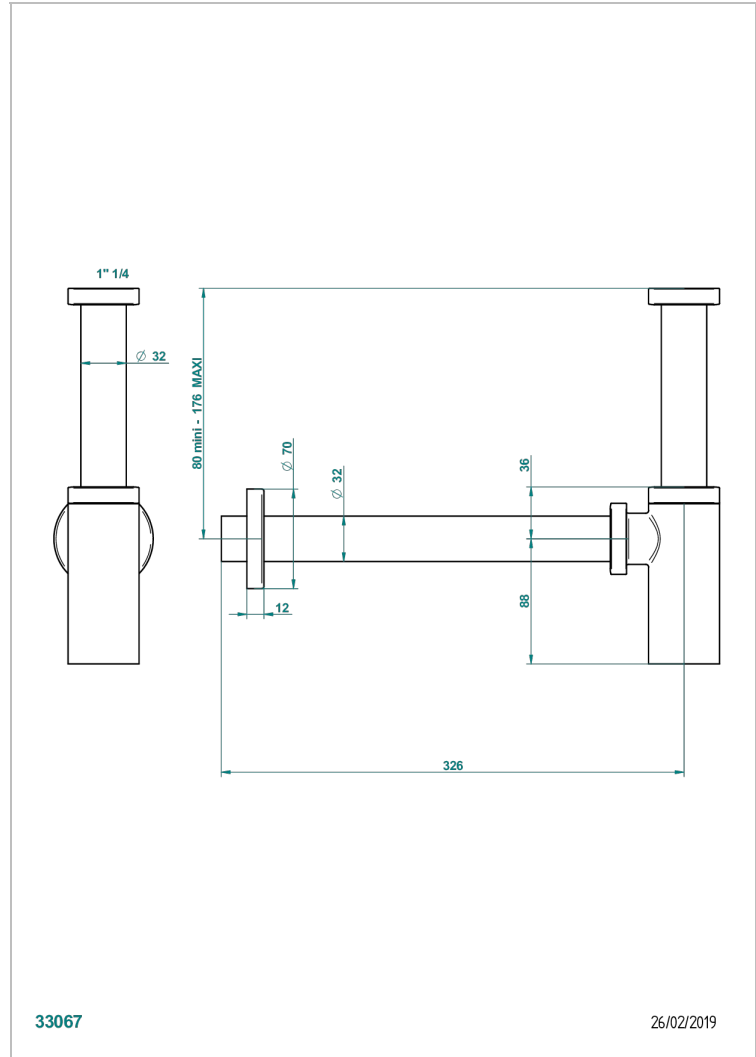

CORVAIR FIOR DI BOSCO WITH LEVER

U8L-309/S

Bottle Trap only for waste

THG[®]
PARIS

33067

26/02/2019

CHARACTERISTIC

- Corvoir Fior di Bosco with lever
- Bottle Trap only for waste