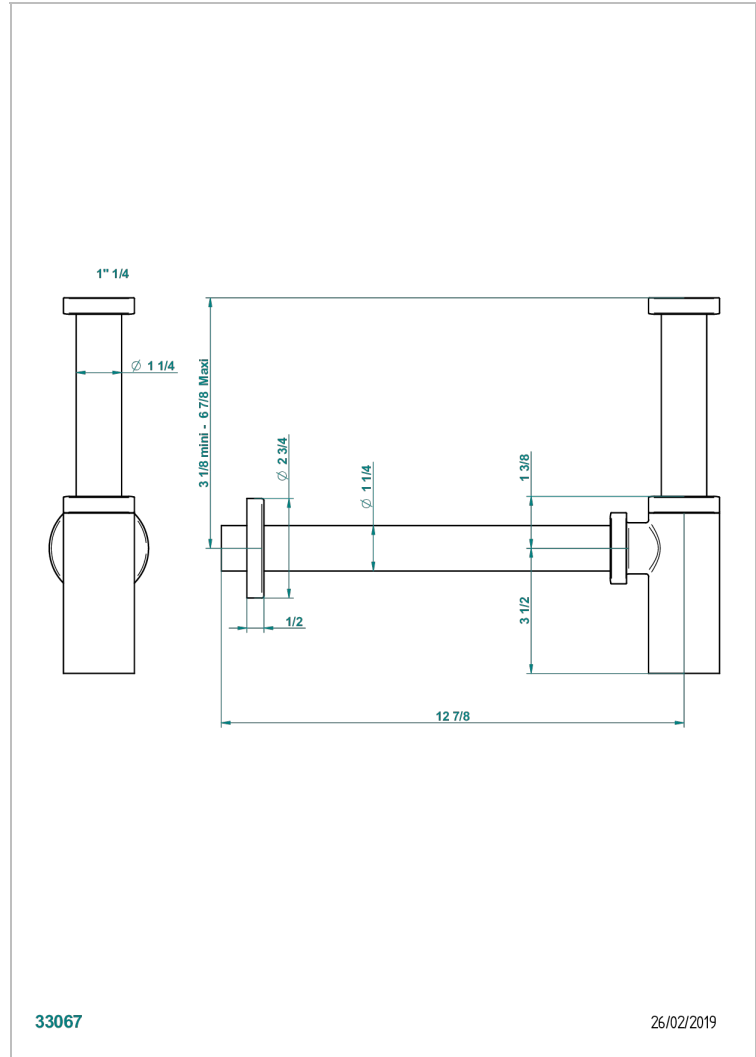

CORVAIR FIOR DI BOSCO

U8K-309/S

Bottle Trap only for waste

THG[®]
PARIS

CHARACTERISTIC

- Corvoir Fior di Bosco
- Bottle Trap only for waste

AVAILABLE FINITIONS

Black ceram - D30
Blush PVD - H62
Brass color PVD - H49
Brown bronze color PVD - F33
Gold color PVD - H52
Graphite PVD - H64