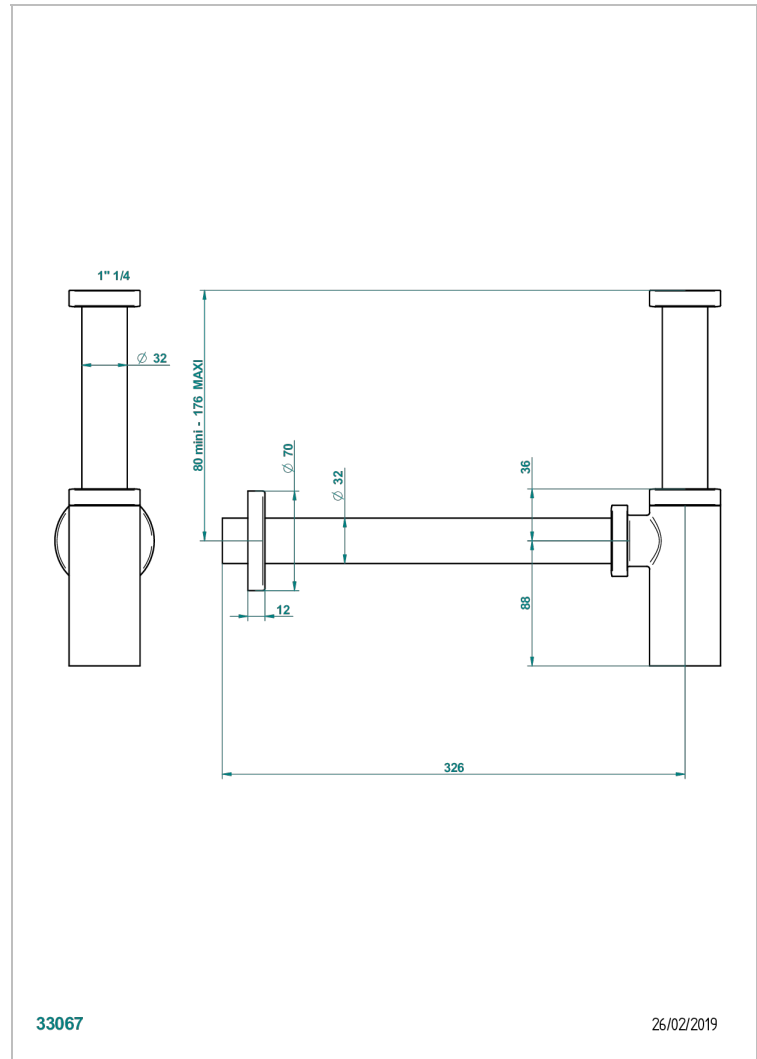

CORVAIR FIOR DI BOSCO

U8K-309S/US

Trap only for waste

THG[®]
PARIS

CHARACTERISTIC

- Corvaire Fior di Bosco
- Trap only for waste

AVAILABLE FINITIONS

Black ceram - D30
Blush PVD - H62
Brass color PVD - H49
Brown bronze color PVD - F33
Chrome polished - A02
Gold color PVD - H52