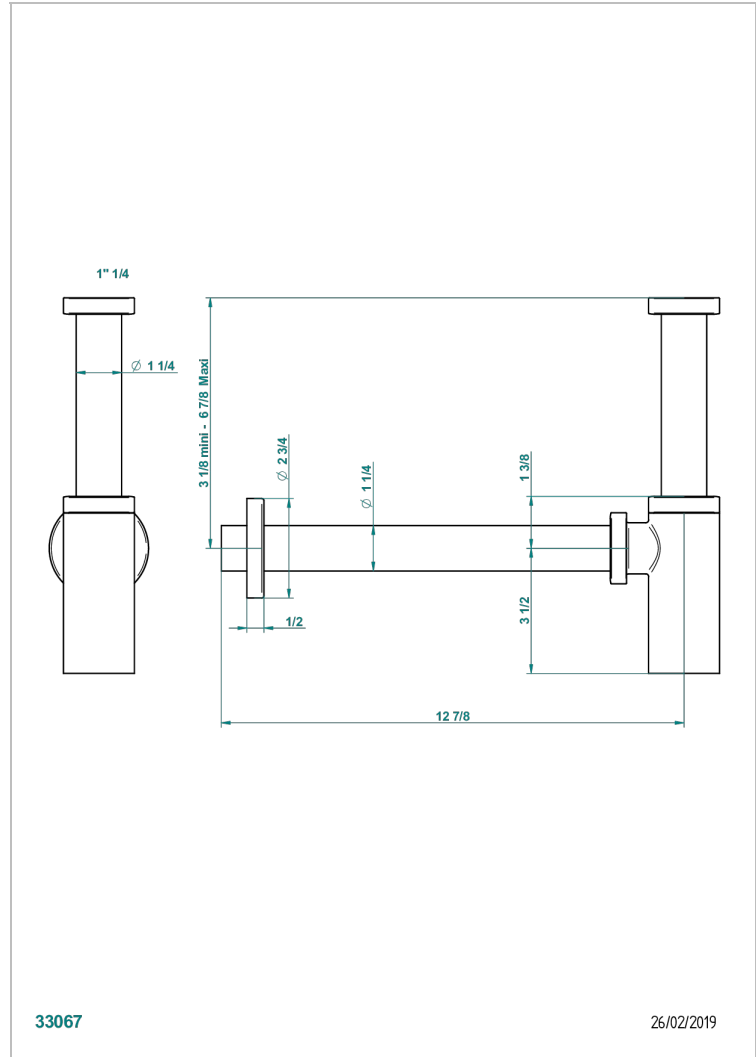

# CORVAIR PORTORO WITH LEVER

U8J-309/S

Bottle Trap only for waste

THG<sup>®</sup>  
PARIS

33067

26/02/2019

## CHARACTERISTIC

- Corvaair Portoro with lever
- Bottle Trap only for waste