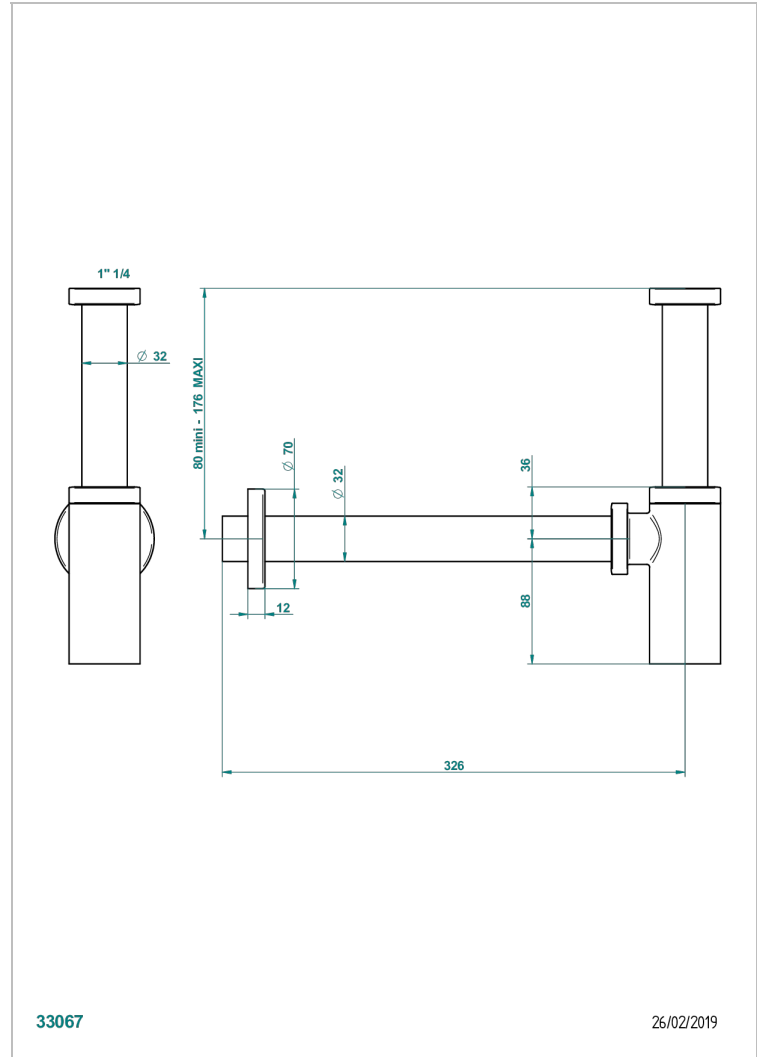

CORVAIR PORTORO WITH LEVER

U8J-309/S

Bottle Trap only for waste

THG[®]
PARIS

33067

26/02/2019

CHARACTERISTIC

- Corvoir Portoro with lever
- Bottle Trap only for waste