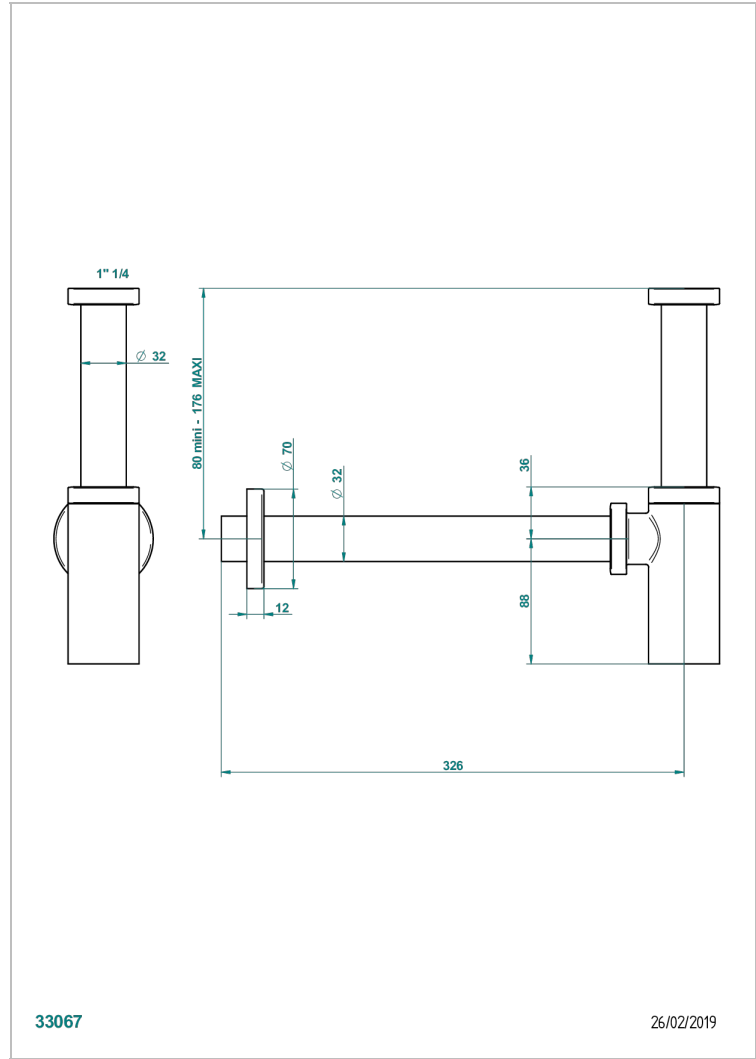

# CORVAIR PORTORO WITH LEVER

U8J-309/S

下水管

THG<sup>®</sup>  
PARIS

33067

26/02/2019