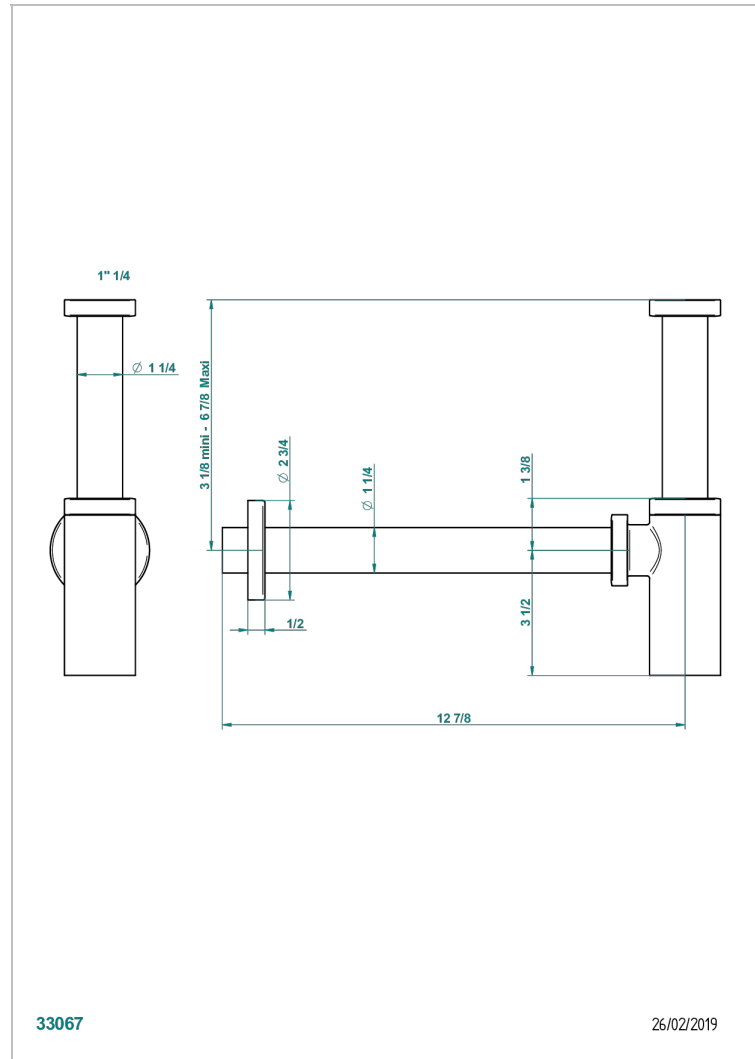

## CHARACTERISTIC

- Corvaair Portoro
- Trap only for waste