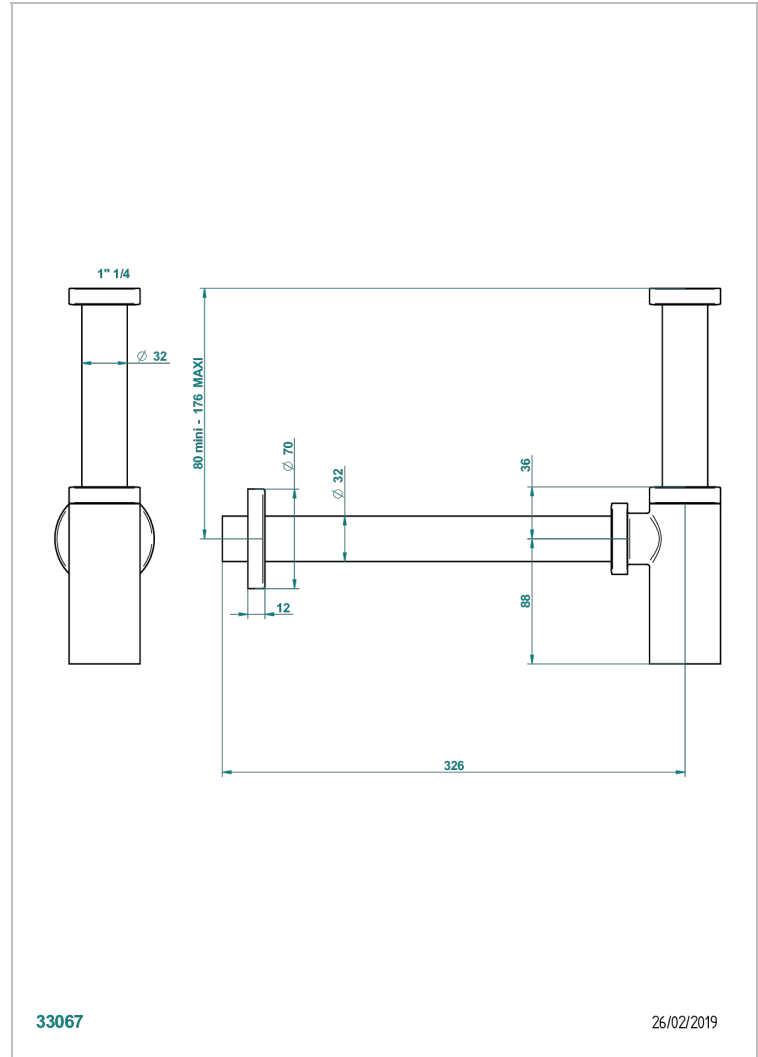

CORVAIR HOWLITE WITH LEVER

U8G-309/S

下水管

THG[®]
PARIS

33067

26/02/2019

特色

- Corvaire Howlite with lever
- 下水管