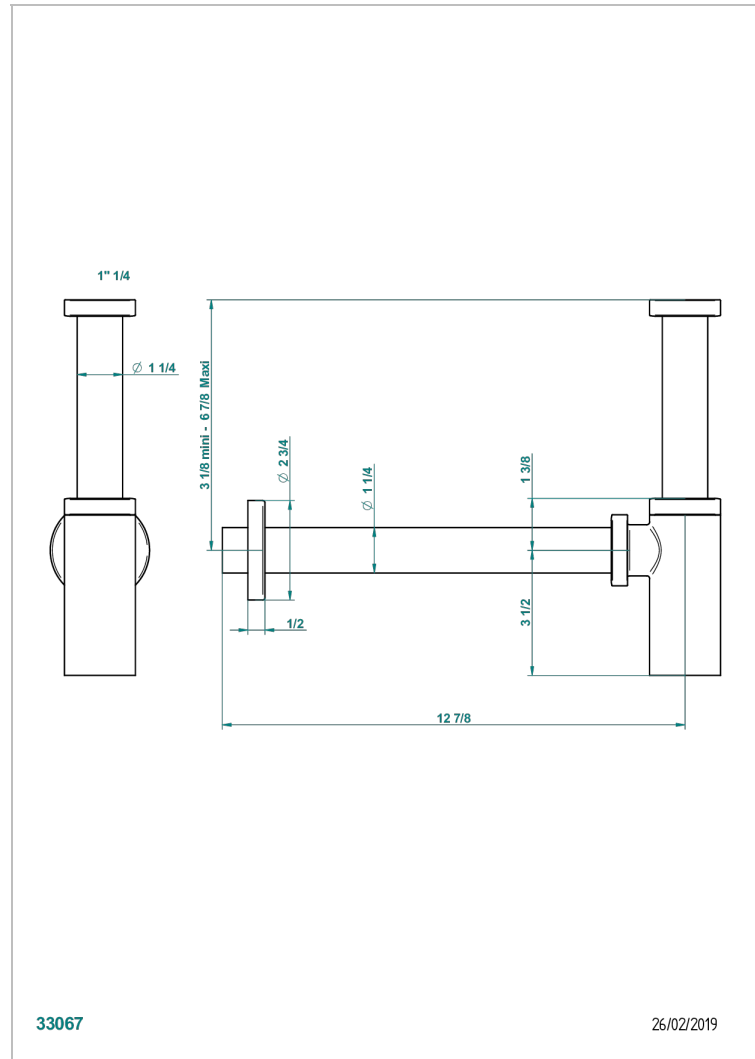

# CORVAIR HOWLITE WITH LEVER

U8G-309/S

Bottle Trap only for waste

33067

26/02/2019

## CHARACTERISTIC

- Corvair Howlite with lever
- Bottle Trap only for waste