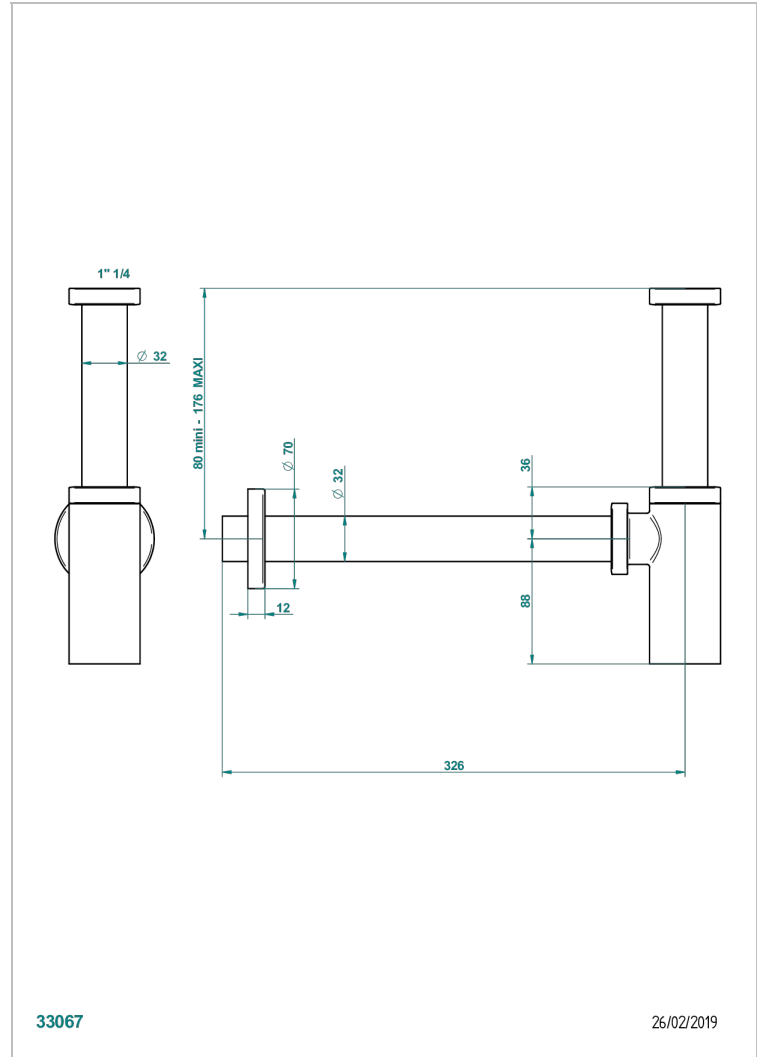

# CORVAIR HOWLITE WITH LEVER HANDLES

U8G-309S/US

Trap only for waste

THG<sup>®</sup>  
PARIS

33067

26/02/2019

## CHARACTERISTIC

- Corvaire Howlite with lever handles
- Trap only for waste