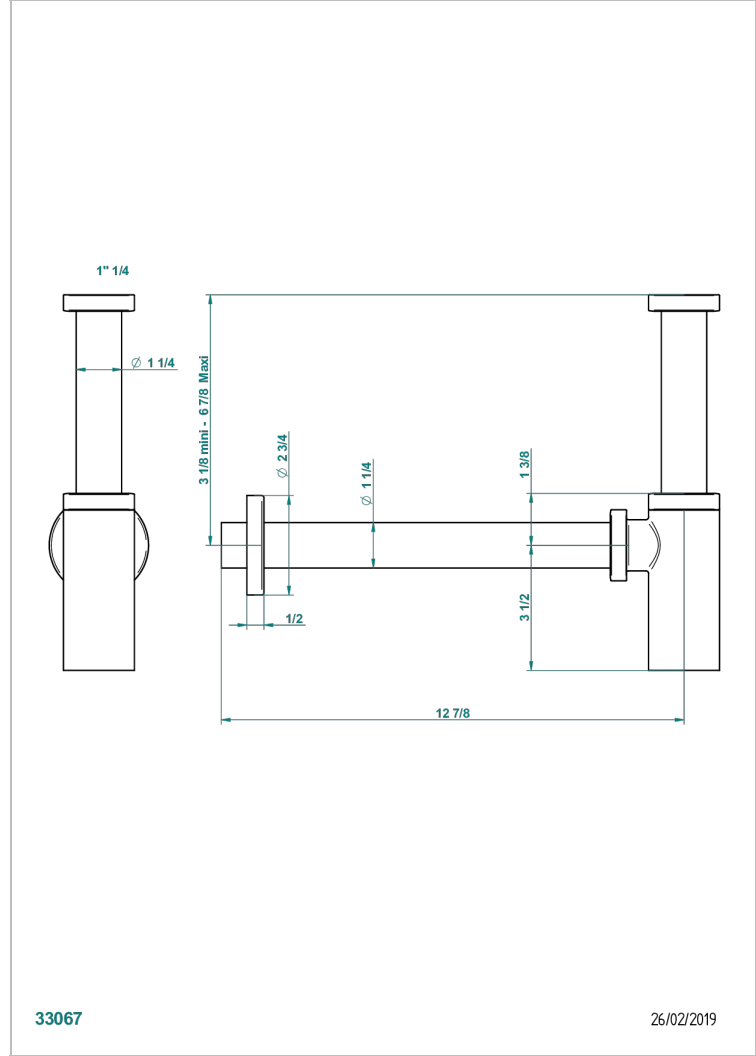

CORVAIR HOWLITE WITH LEVER HANDLES

U8G-309S/US

Trap only for waste

33067

26/02/2019

CHARACTERISTIC

- Corvair Howlite with lever handles
- Trap only for waste

AVAILABLE FINITIONS