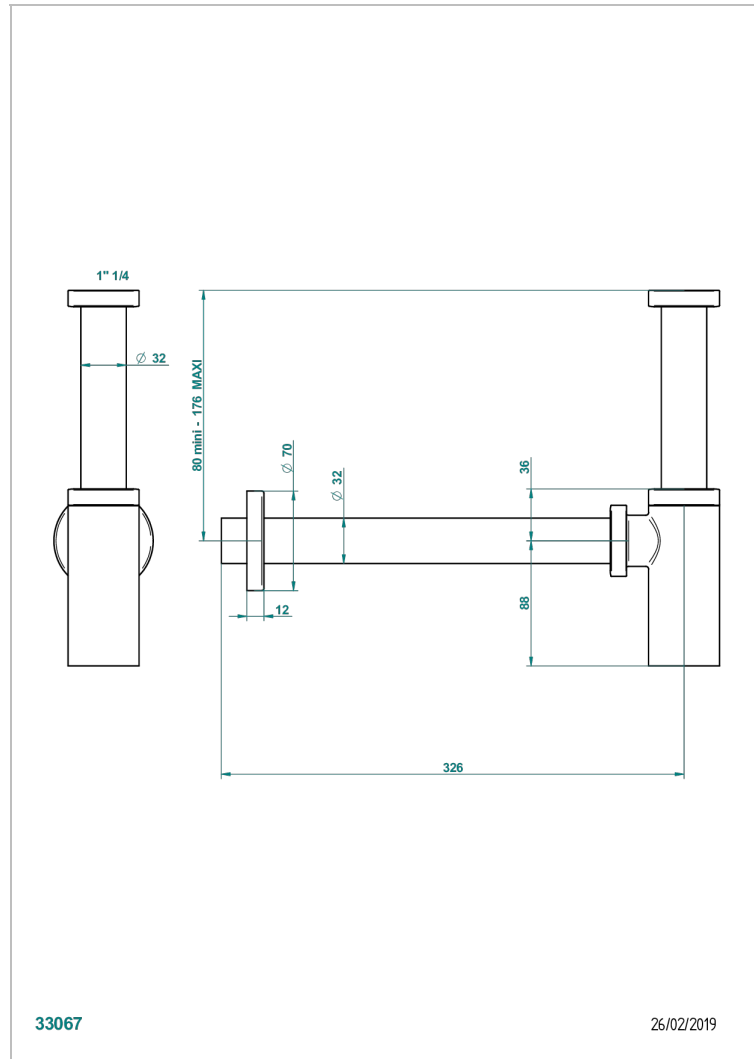

CORVAIR HOWLITE

U8F-309/S

Bottle Trap only for waste

THG[®]
PARIS

33067

26/02/2019

CHARACTERISTIC

- Corvaire Howlite
- Bottle Trap only for waste