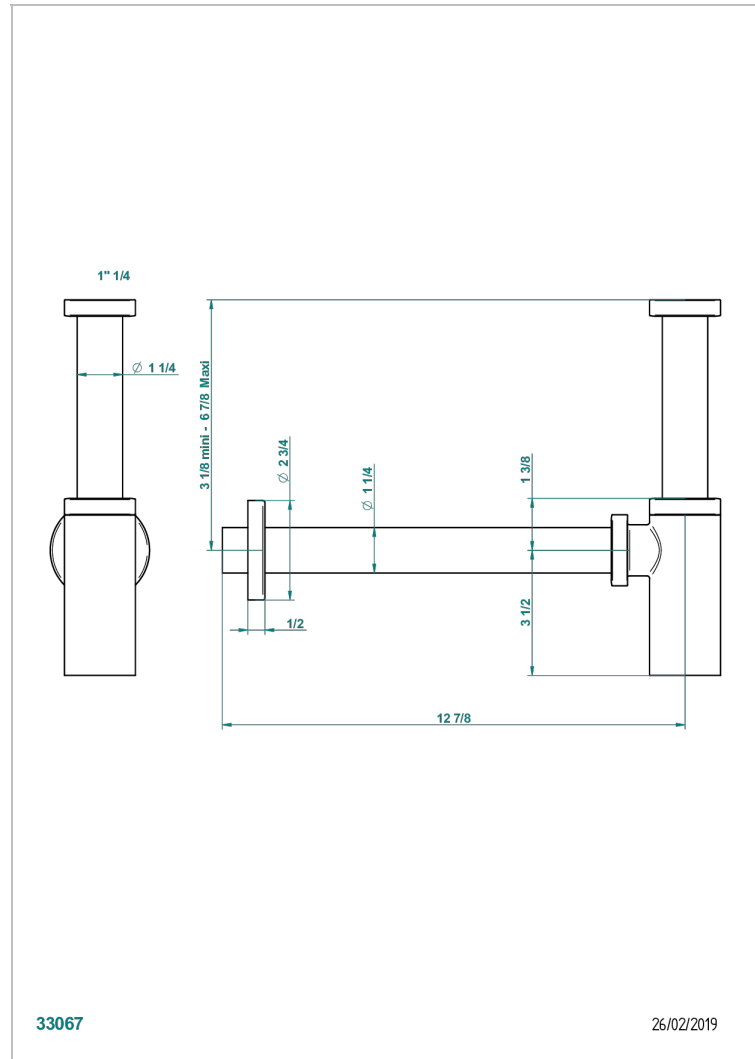

CORVAIR HOWLITE

U8F-309/S

Bottle Trap only for waste

CHARACTERISTIC

- Corvaire Howlite
- Bottle Trap only for waste

AVAILABLE FINITIONS

Black ceram - D30
Blush PVD - H62
Brass color PVD - H49
Brown bronze color PVD - F33
Gold color PVD - H52
Graphite PVD - H64