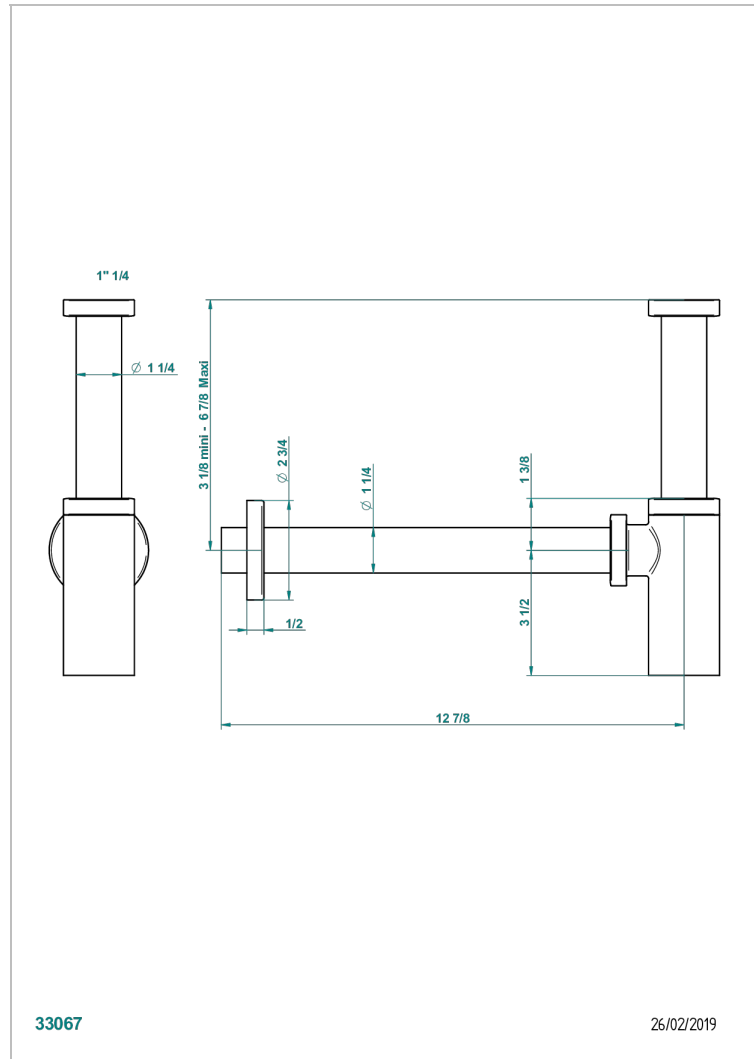

CORVAIR HOWLITE

U8F-309/S

Siphon design apparent

THG[®]
PARIS

33067

26/02/2019

CARACTÉRISTIQUES

- Corvaire Howlite
- Siphon design apparent