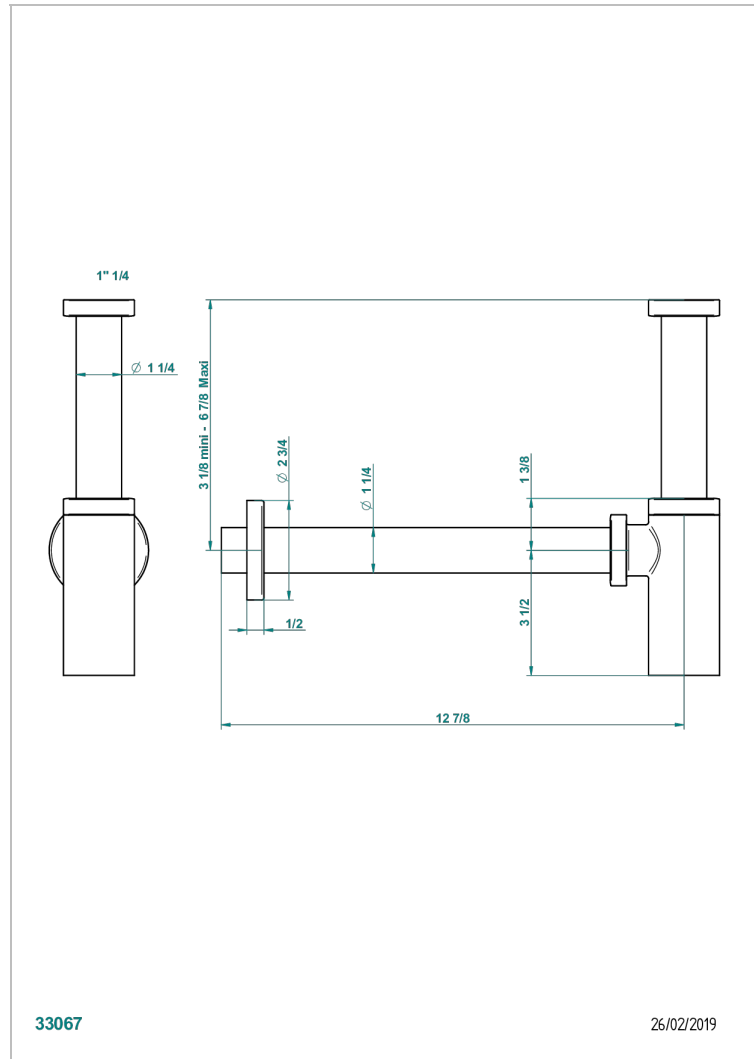

CORVAIR HOWLITE

U8F-309/S

Bottle Trap only for waste

33067

26/02/2019

CHARACTERISTIC

- Corvaire Howlite
- Bottle Trap only for waste

AVAILABLE FINITIONS