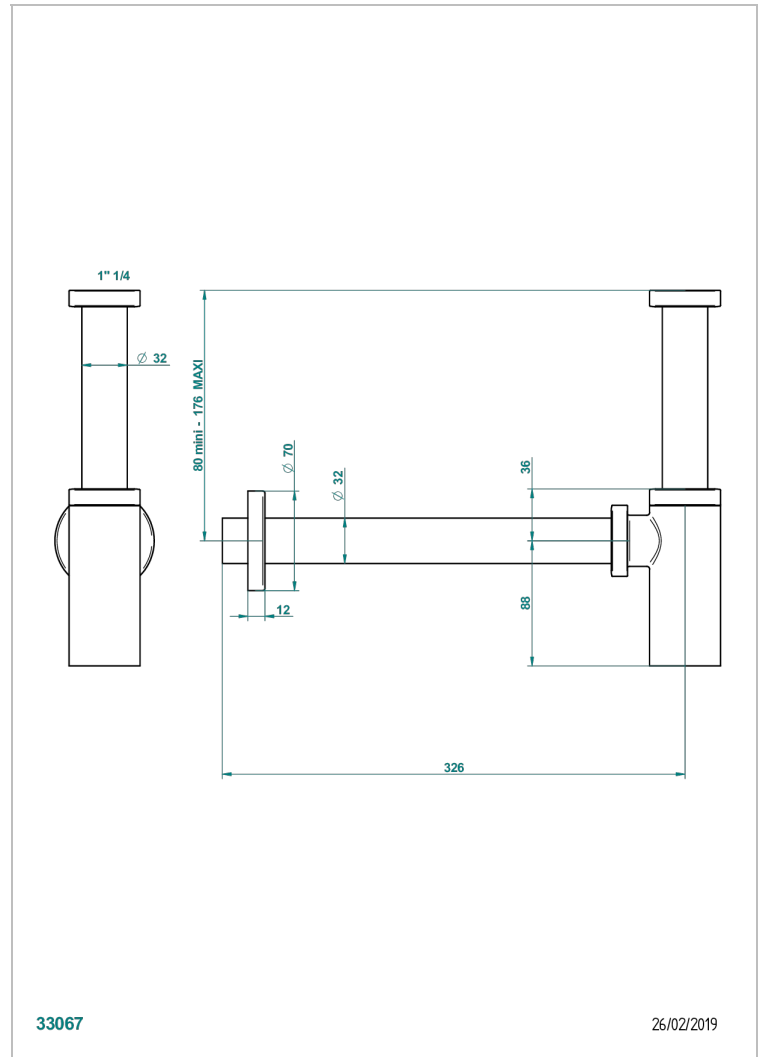

CORVAIR HOWLITE

U8F-309/S

Siphon design apparent

THG[®]
PARIS

33067

26/02/2019

CARACTÉRISTIQUES

- Corvaire Howlite
- Siphon design apparent