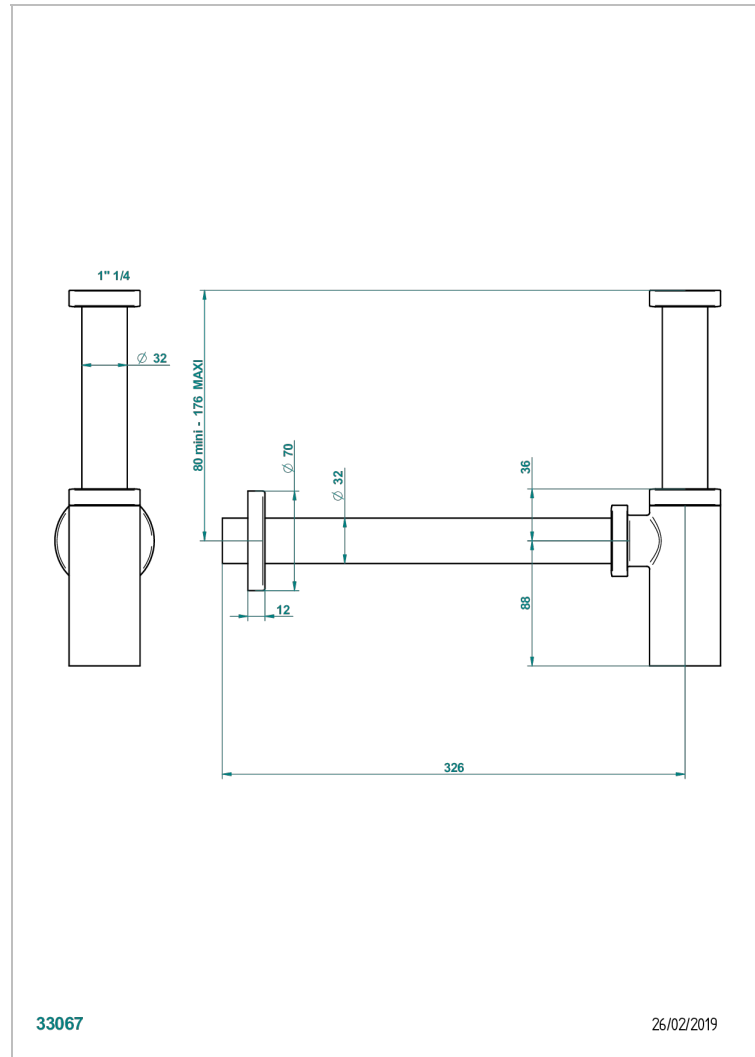

# CORVAIR HOWLITE

U8F-309/S

Bottle Trap only for waste

THG<sup>®</sup>  
PARIS

33067

26/02/2019

## CHARACTERISTIC

- Corvaire Howlite
- Bottle Trap only for waste