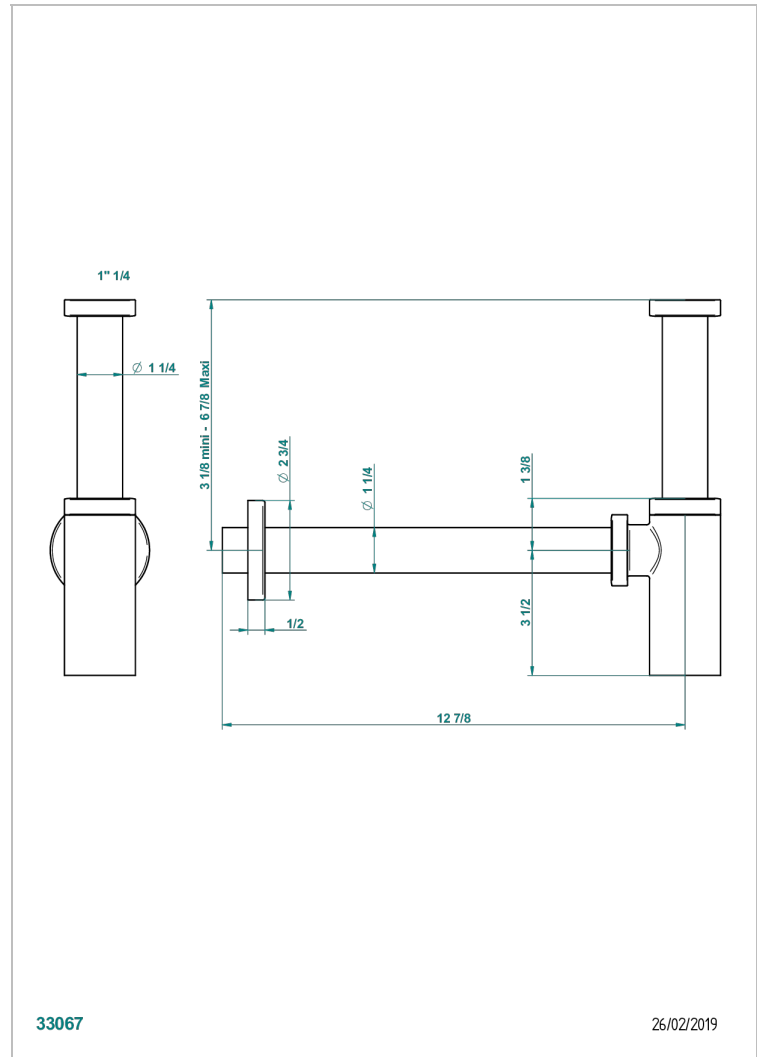

CORVAIR HOWLITE

U8F-309/S

Siphon design apparent

THG[®]
PARIS

33067

26/02/2019

CARACTÉRISTIQUES

- Corvaire Howlite
- Siphon design apparent