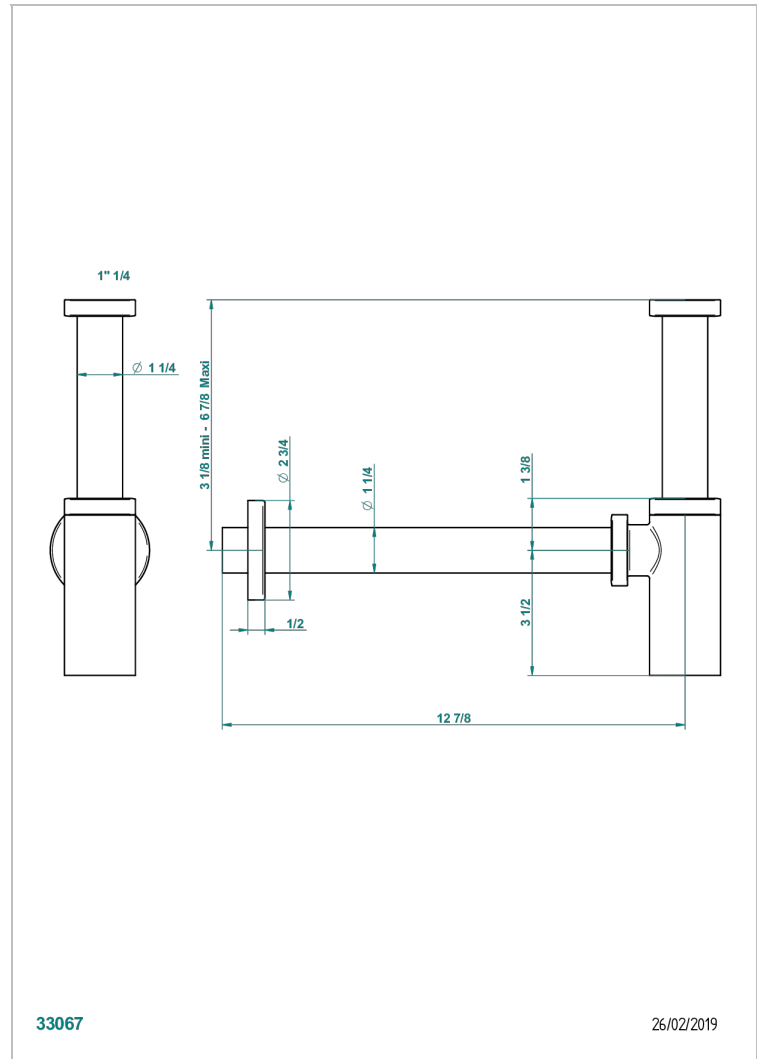

CORVAIR HOWLITE

U8F-309/S

Bottle Trap only for waste

CHARACTERISTIC

- Corvaire Howlite
- Bottle Trap only for waste

AVAILABLE FINITIONS

Black ceram - D30
Blush PVD - H62
Brass color PVD - H49
Brown bronze color PVD - F33
Gold color PVD - H52
Graphite PVD - H64