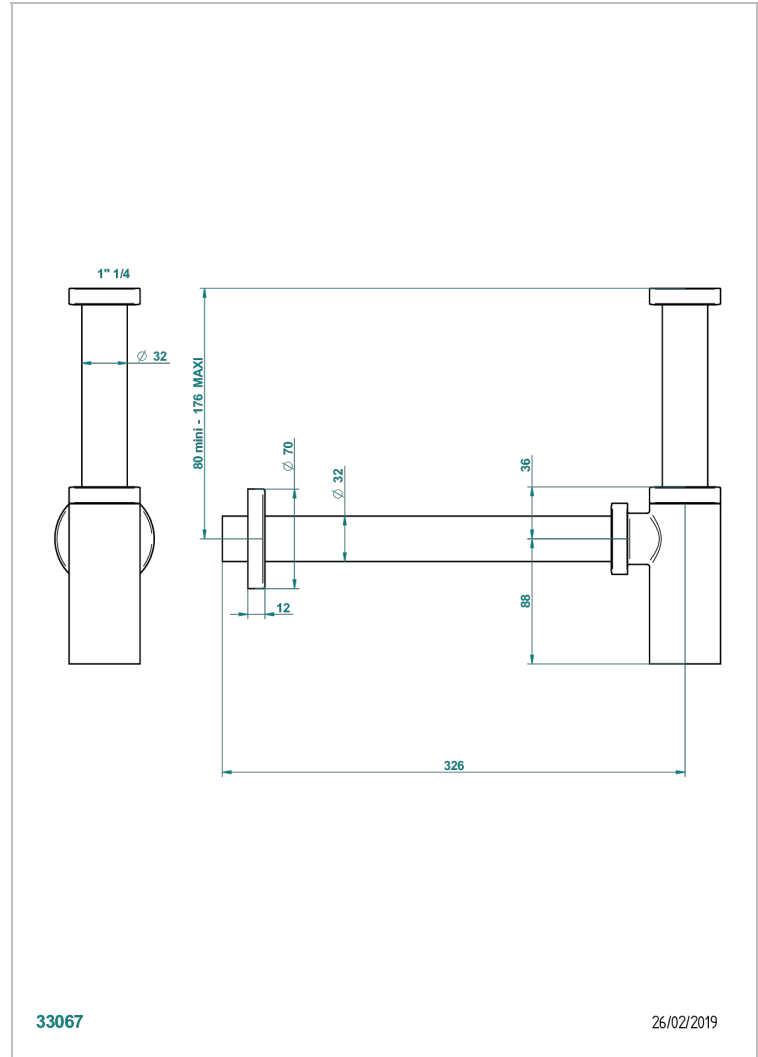

# CORVAIR HOWLITE

U8F-309S/US

Trap only for waste

THG<sup>®</sup>  
PARIS

## CHARACTERISTIC

- Corvaire Howlite
- Trap only for waste