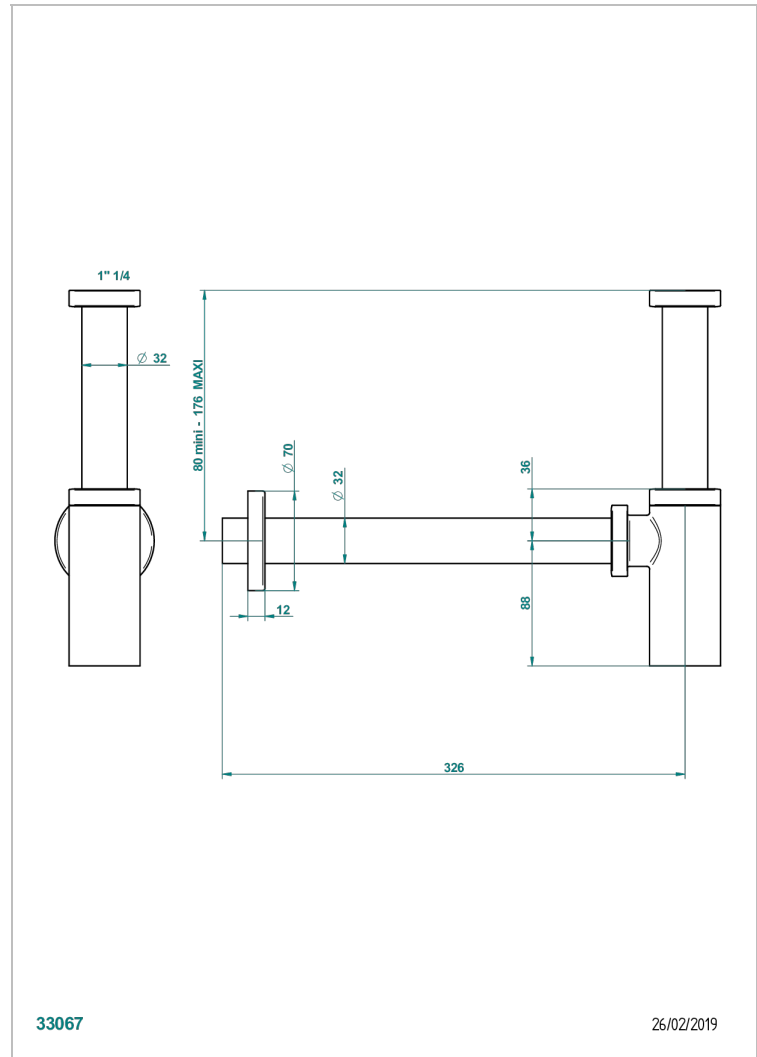

CORVAIR WITH LEVER

U8E-309/S

Bottle Trap only for waste

33067

26/02/2019

CHARACTERISTIC

- Corvaire with lever
- Bottle Trap only for waste

AVAILABLE FINITIONS