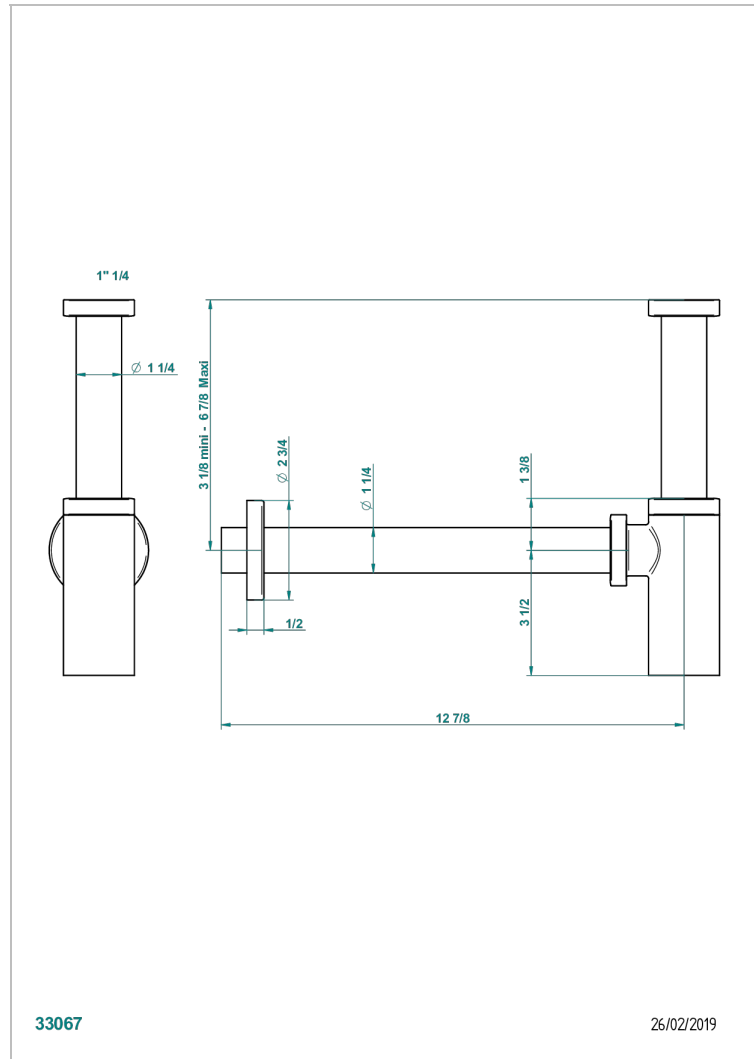

CORVAIR WITH LEVER

U8E-309/S

Bottle Trap only for waste

33067

26/02/2019

CHARACTERISTIC

- Corvaire with lever
- Bottle Trap only for waste

AVAILABLE FINITIONS