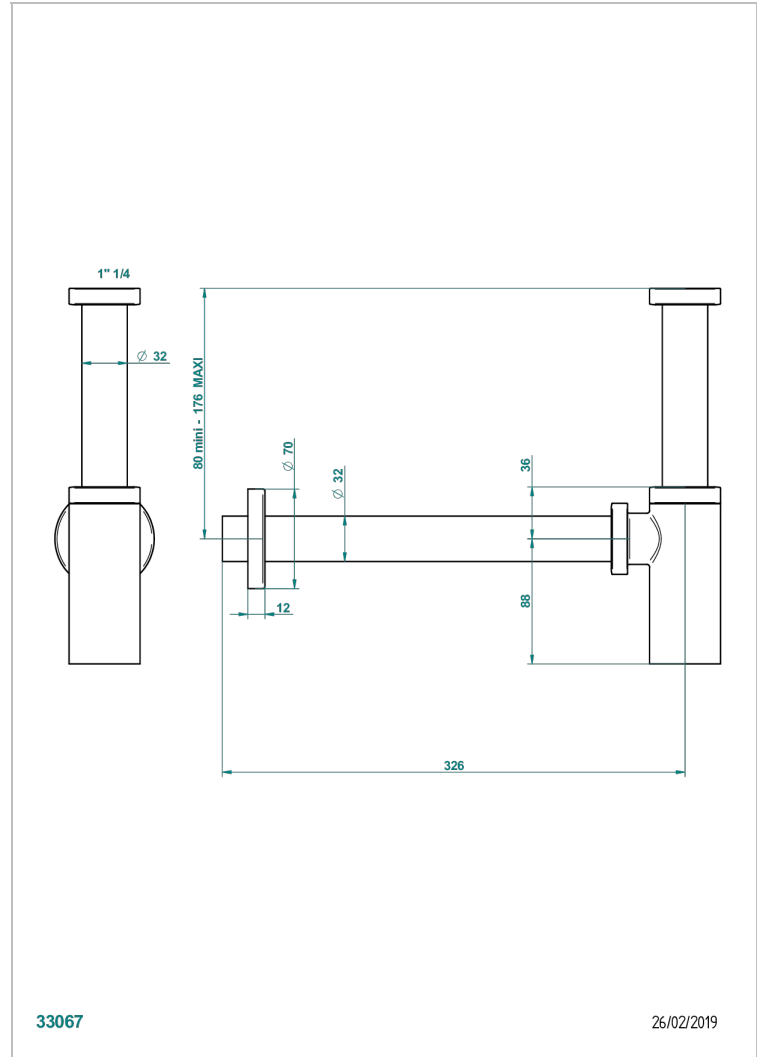

CORVAIR WITH LEVER

U8E-309/S

Bottle Trap only for waste

33067

26/02/2019

CHARACTERISTIC

- Corvaire with lever
- Bottle Trap only for waste

AVAILABLE FINITIONS