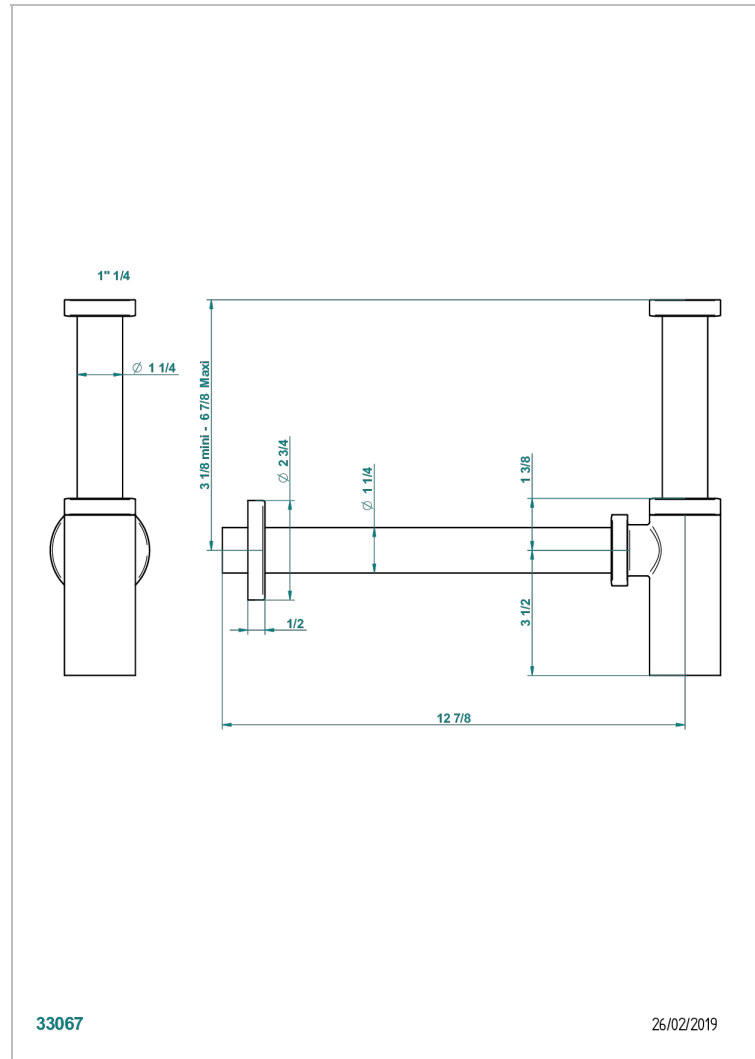

CORVAIR WITH LEVER

U8E-309/S

Bottle Trap only for waste

33067

26/02/2019

CHARACTERISTIC

- Corvaire with lever
- Bottle Trap only for waste

AVAILABLE FINITIONS