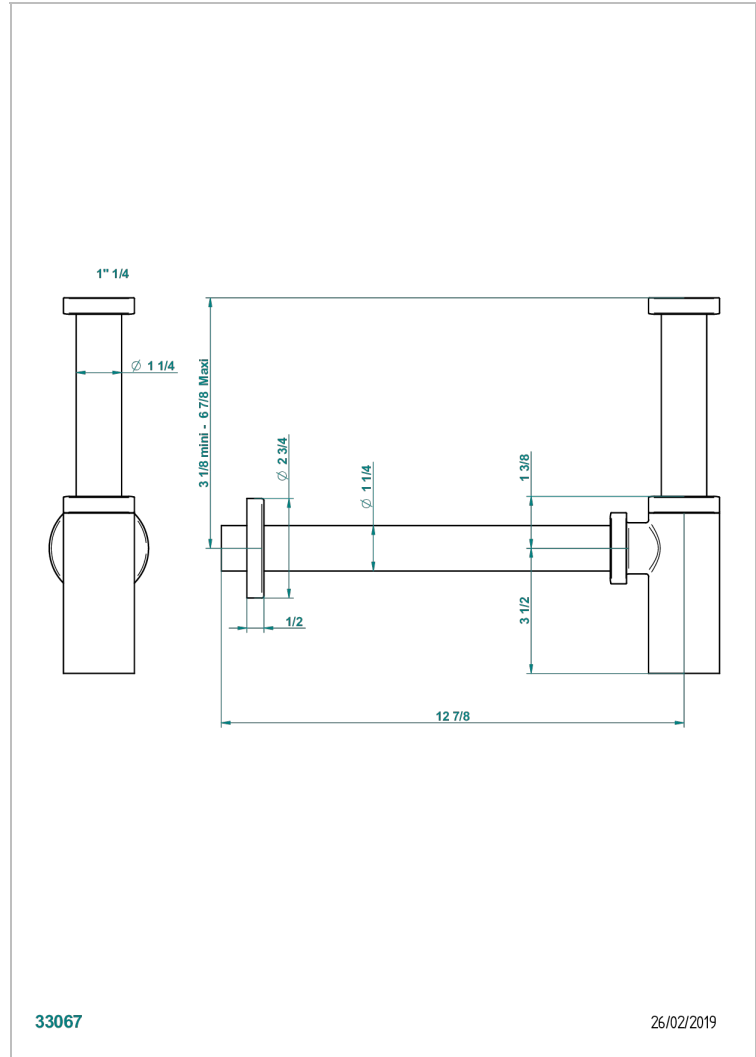

# CORVAIR WITH LEVER

U8E-309/S

下水管

THG<sup>®</sup>  
PARIS

33067

26/02/2019

## 特色

- Corvaire with lever
- 下水管