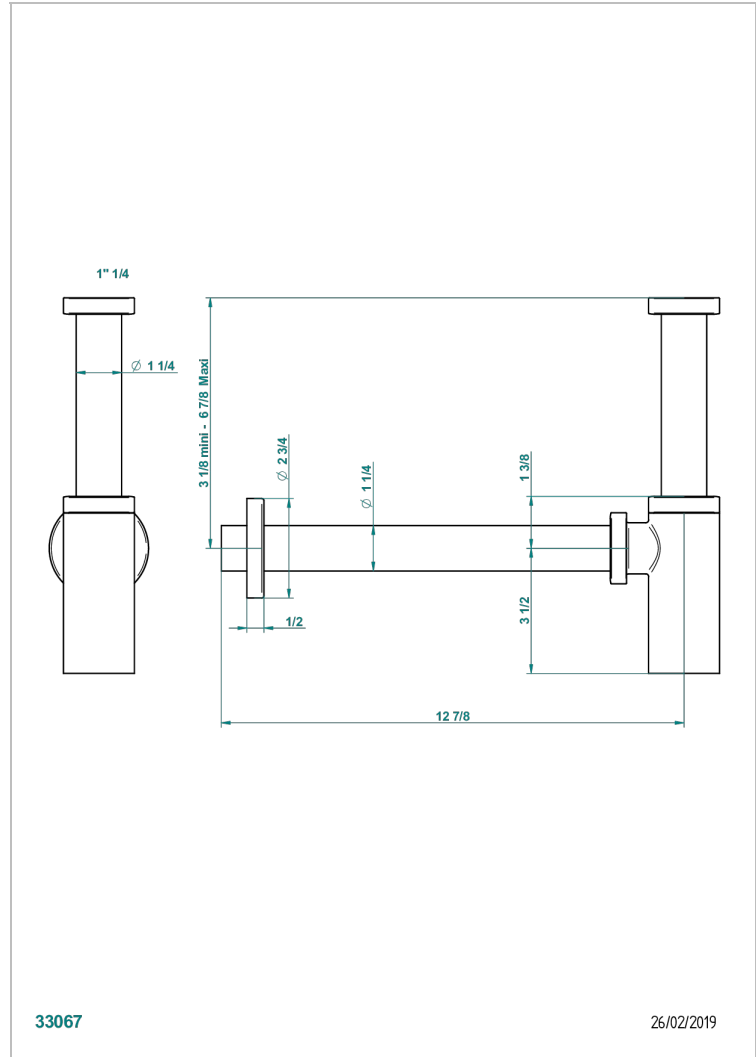

# MONTE CARLO, WHITE GOLD PORCELAIN

U8C-309/S

Bottle Trap only for waste

THG<sup>®</sup>  
PARIS

33067

26/02/2019

## CHARACTERISTIC

- Monte Carlo, white gold porcelain
- Bottle Trap only for waste

Varnished matt antique red copper (color finish) - H07