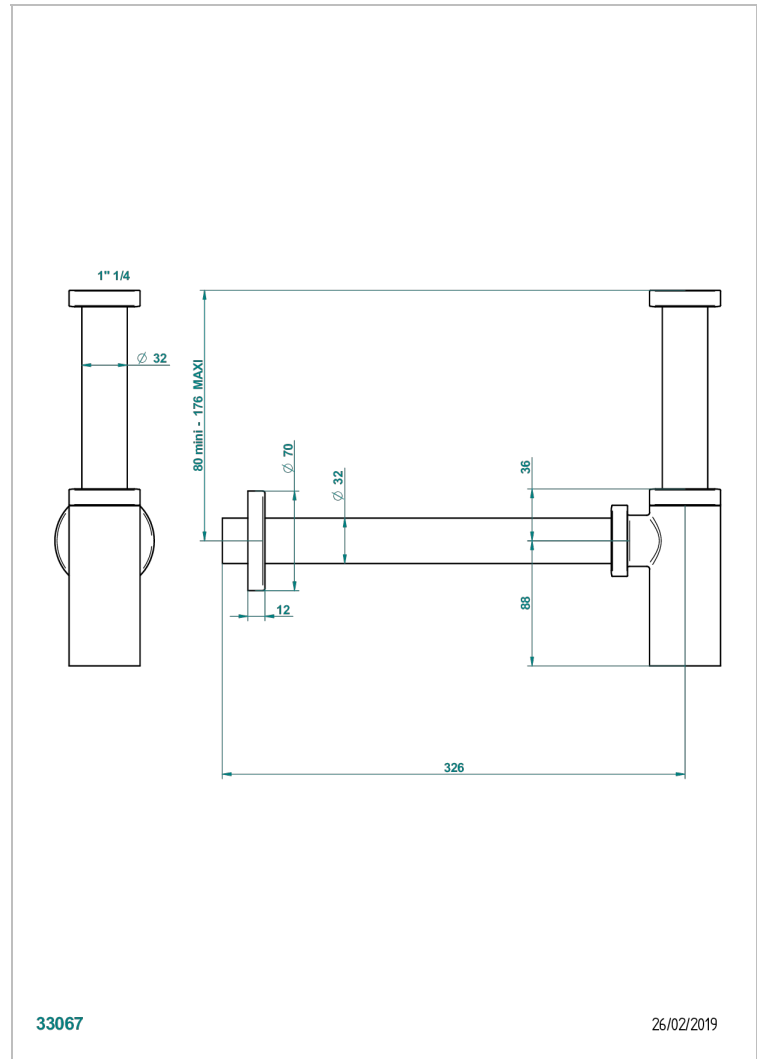

# MONTE CARLO, WHITE GOLD PORCELAIN

U8C-309/S

Bottle Trap only for waste

THG<sup>®</sup>  
PARIS

33067

26/02/2019

## CHARACTERISTIC

- Monte Carlo, white gold porcelain
- Bottle Trap only for waste

Varnished matt antique red copper (color finish) - H07