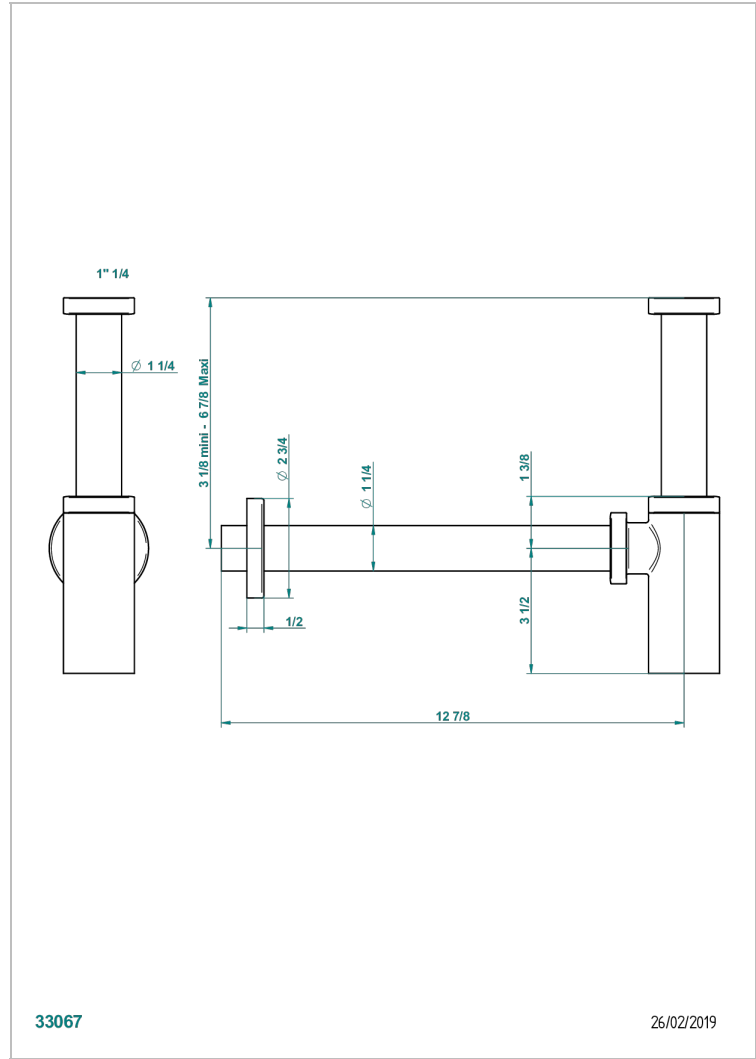

MONTE CARLO, WHITE GOLD PORCELAIN

U8C-309/S

Bottle Trap only for waste

THG®
PARIS

33067

26/02/2019

CHARACTERISTIC

- Monte Carlo, white gold porcelain
- Bottle Trap only for waste

AVAILABLE FINITIONS

Antique nickel - H28
Black ceram - D30
Lacquered light bronze - D01
Matt chrome - C02
Matt gold - F07
Matt nickel (color finish) - C01

Polished chrome (color finish) - A02
Polished chrome / Polished gold (color finish) - G02
Polished gold (color finish) - F01
Polished nickel - B01
Soft gold - F30
Soft matt gold - F31

Varnished matt antique red copper (color finish) - H07