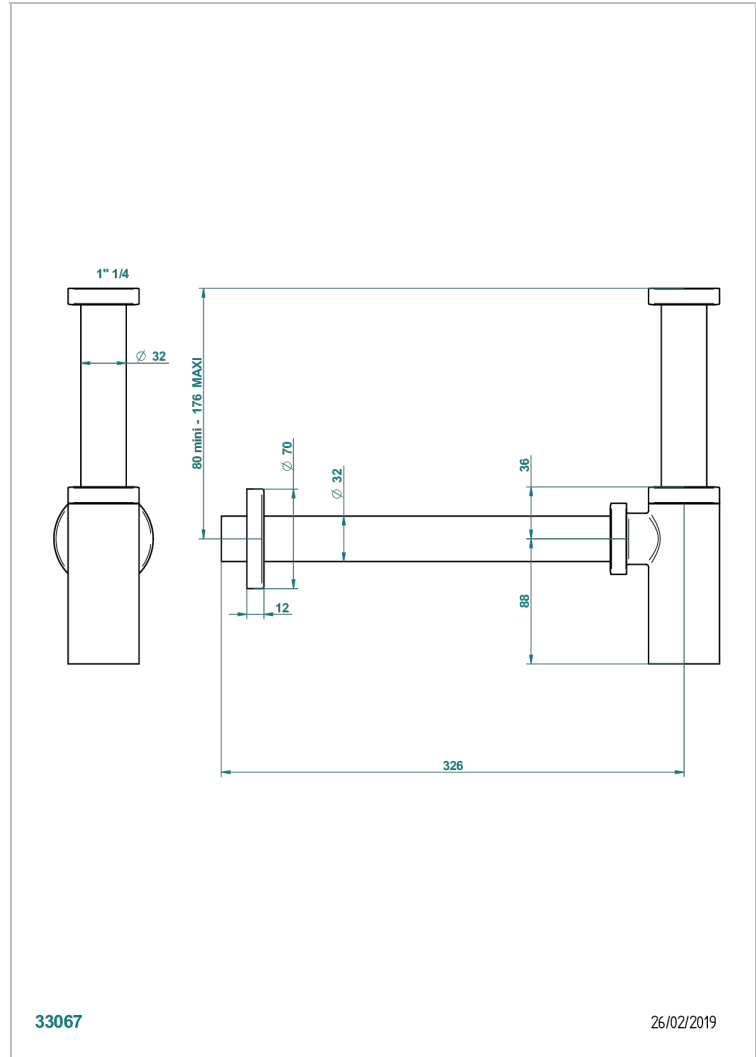

MONTE CARLO, WHITE GOLD PORCELAIN

U8C-309/S

Bottle Trap only for waste

THG[®]
PARIS

33067

26/02/2019

CHARACTERISTIC

- Monte Carlo, white gold porcelain
- Bottle Trap only for waste

Varnished matt antique red copper (color finish) - H07