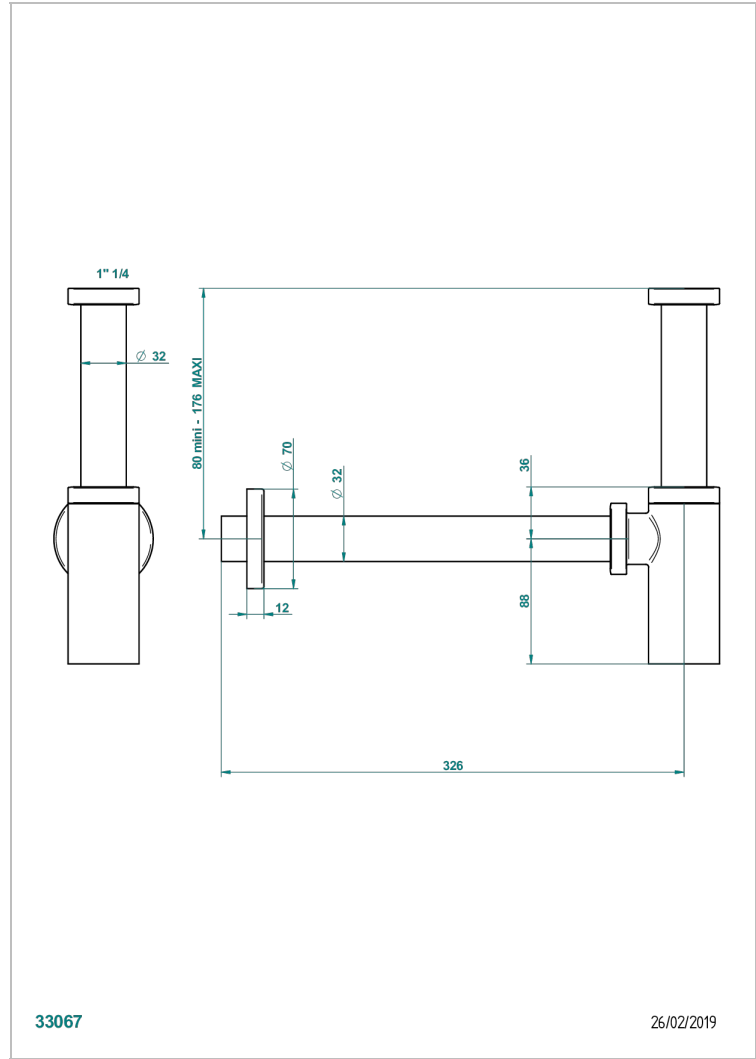

MONTE CARLO, GOLD PORCELAIN

U8B-309/S

Bottle Trap only for waste

THG[®]
PARIS

CHARACTERISTIC

- Monte Carlo, gold porcelain
- Bottle Trap only for waste

AVAILABLE FINITIONS

Antique nickel - H28
Black ceram - D30
Lacquered light bronze - D01
Matt chrome - C02
Matt gold - F07
Matt nickel (color finish) - C01