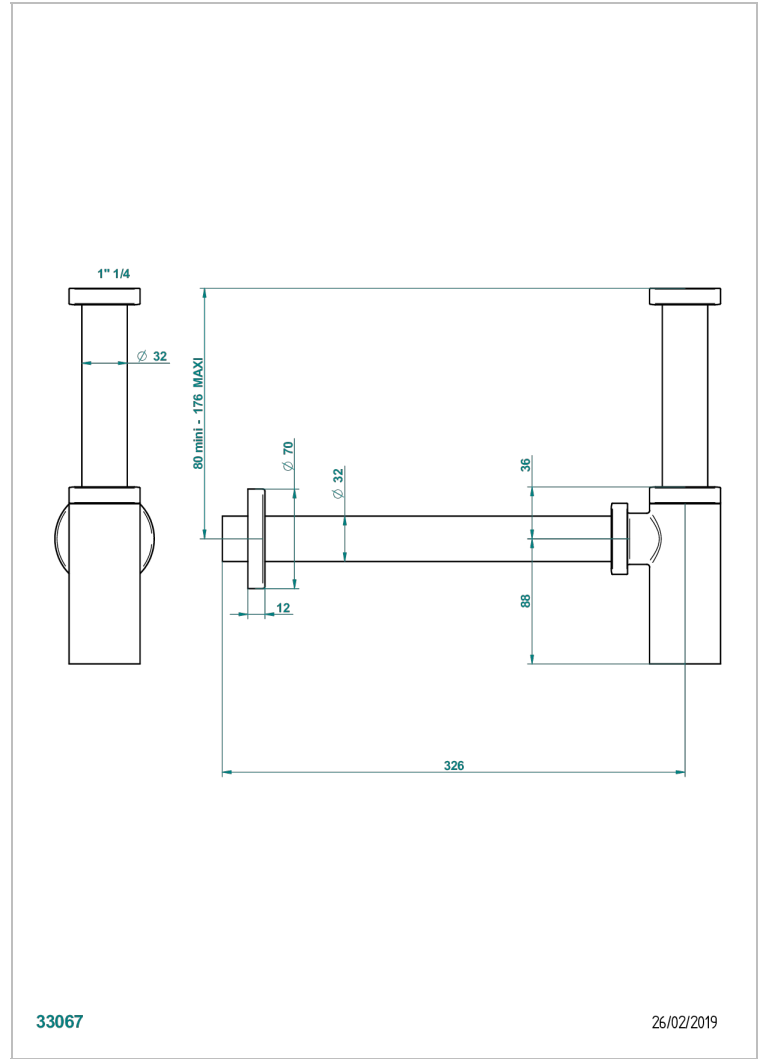

TROCADERO MALACHITE

U7A-309S/US

Trap only for waste

THG[®]
PARIS

33067

26/02/2019

CHARACTERISTIC

- Trocadéro Malachite
- Trap only for waste

Umber PVD - H66