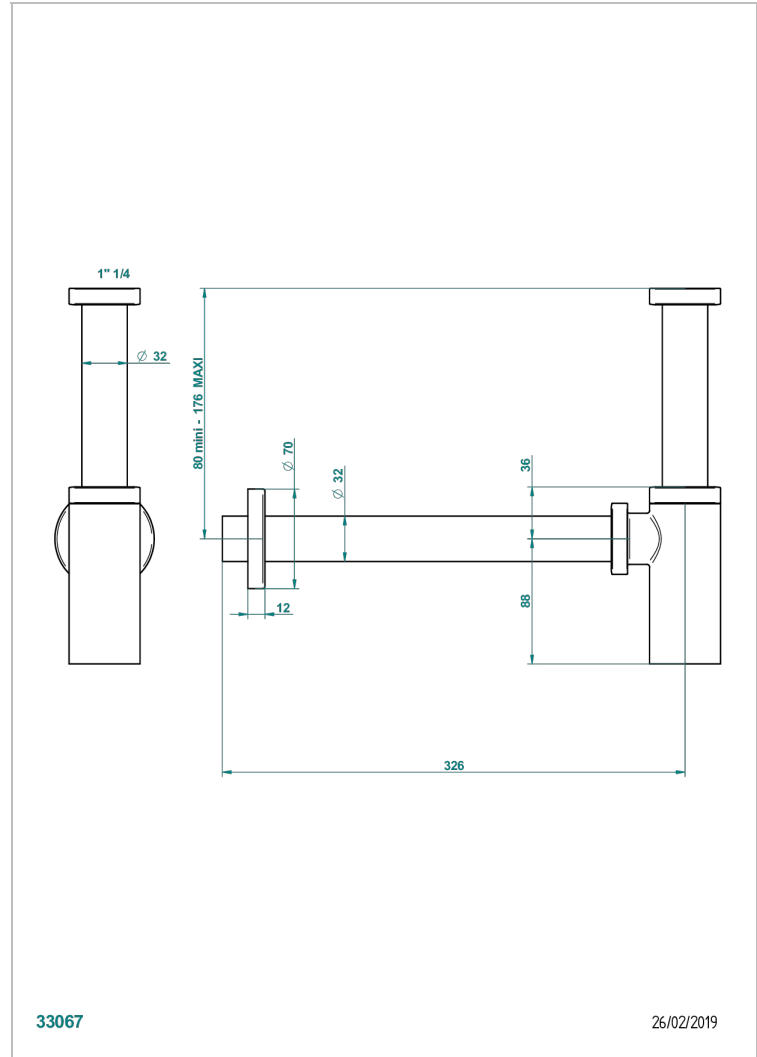

# PETALE DE CRISTAL - CLEAR CRYSTAL FINE GOLD THREAD

U6E-309S/US

Trap only for waste

33067

26/02/2019

## CHARACTERISTIC

- Pétale de Cristal - Clear crystal fine gold thread
- Trap only for waste