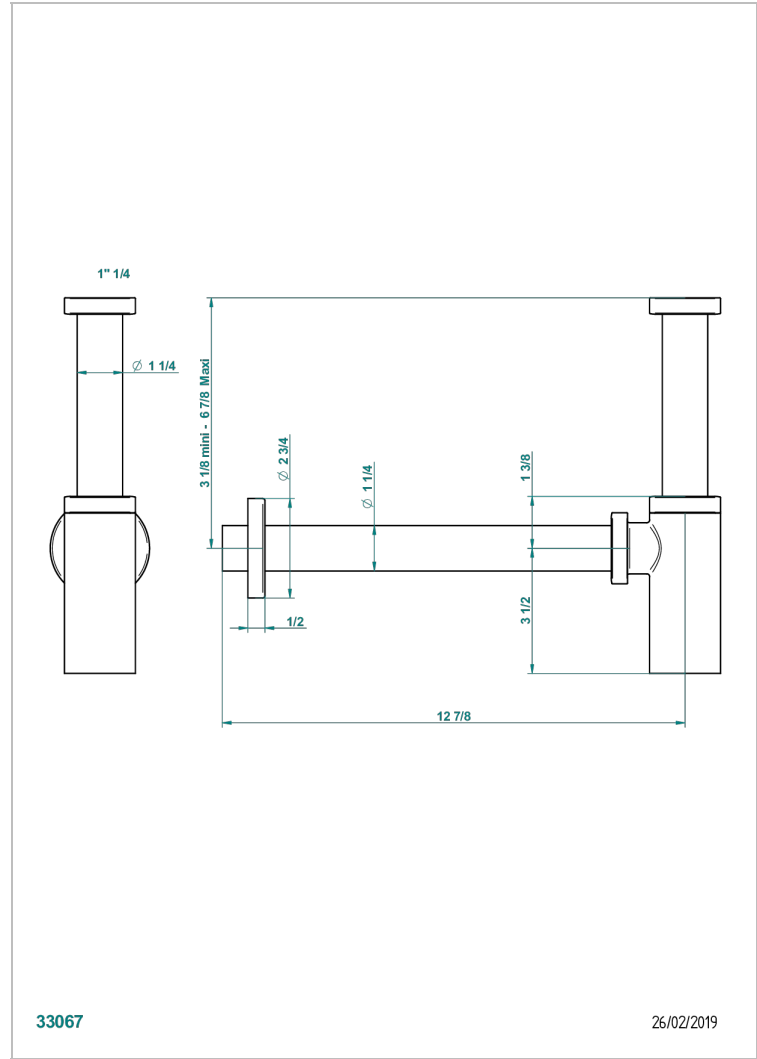

PETALE DE CRISTAL - CLEAR CRYSTAL FINE GOLD THREAD

U6E-309S/US

Trap only for waste

33067

26/02/2019

CHARACTERISTIC

- Pétale de Cristal - Clear crystal fine gold thread
- Trap only for waste

AVAILABLE FINITIONS