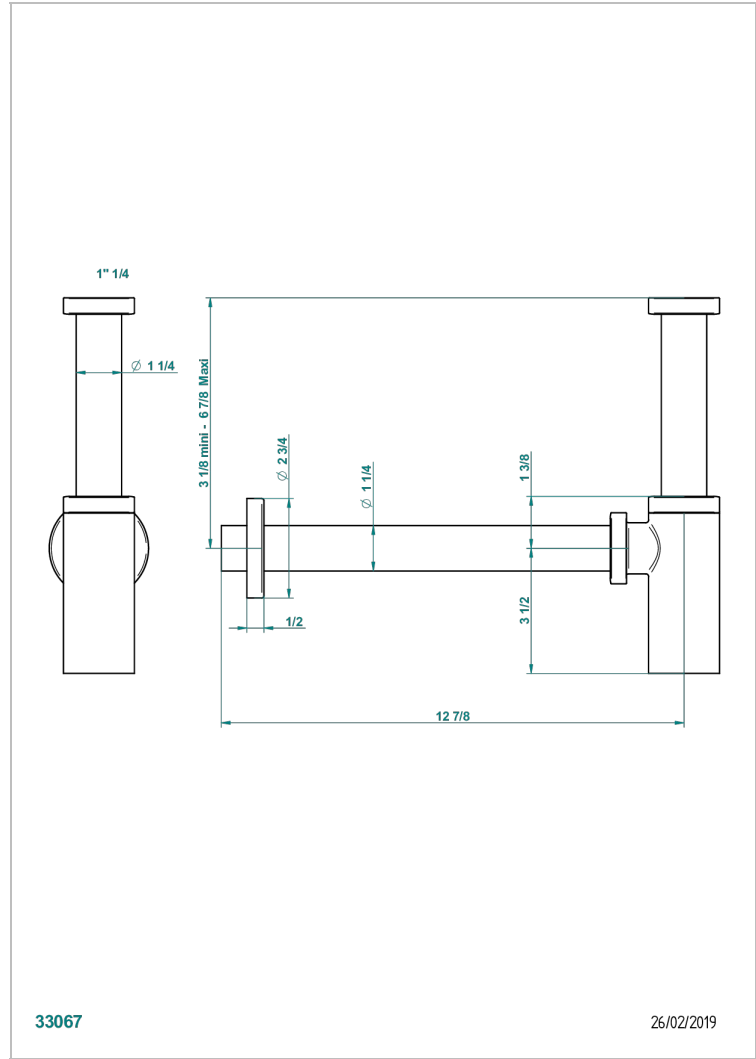

PETALE DE CRISTAL - CLEAR CRYSTAL

U6A-309S/US

Trap only for waste

THG[®]
PARIS

33067

26/02/2019

CHARACTERISTIC

- Pétale de Cristal - Clear crystal
- Trap only for waste