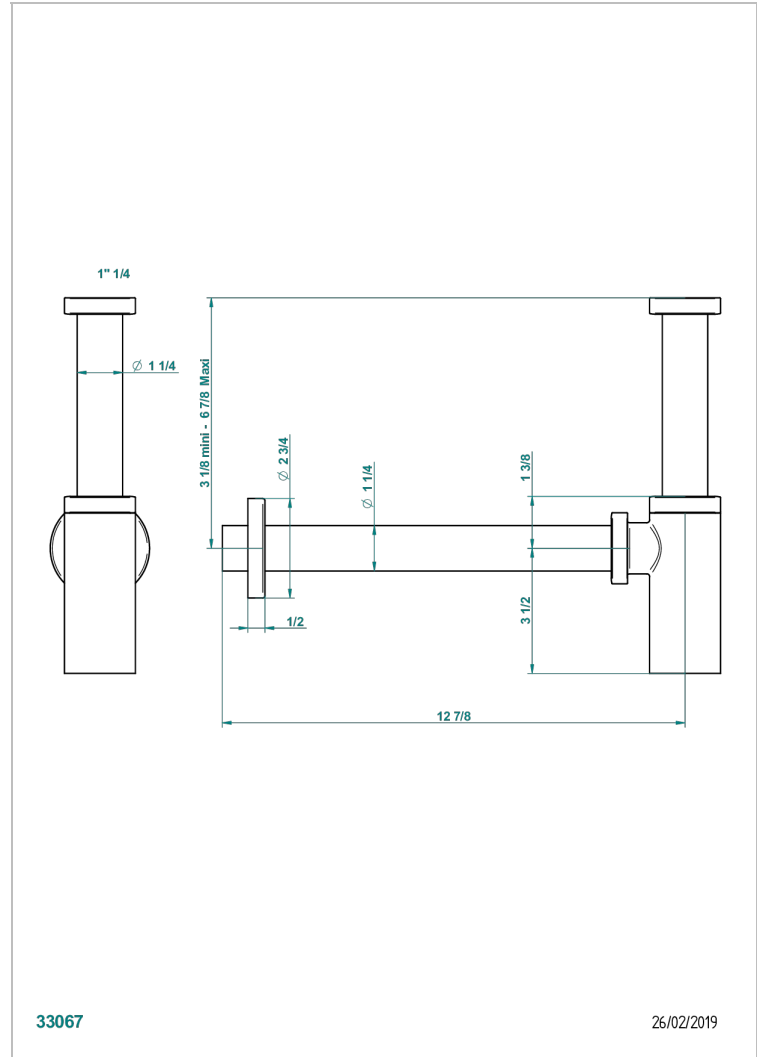

DIPLOMATE ROYALE

U4D-309S/US

Trap only for waste

33067

26/02/2019

CHARACTERISTIC

- Diplomat Royale
- Trap only for waste

AVAILABLE FINITIONS