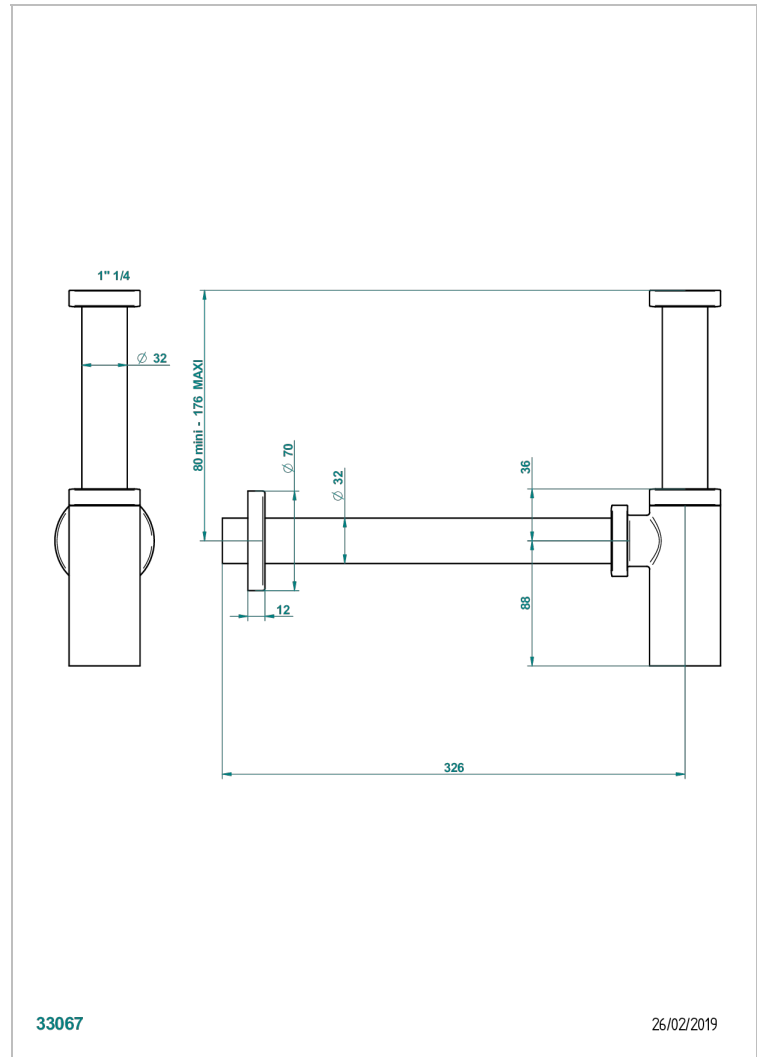

NIHAL BLACK PORCELAIN

U2P-309/S

Bottle Trap only for waste

33067

26/02/2019

CHARACTERISTIC

- Nihal Black porcelain
- Bottle Trap only for waste

AVAILABLE FINITIONS

Antique nickel - H28
Black ceram - D30
Blush PVD - H62
Brass color PVD - H49
Brown bronze color PVD - F33
Gold color PVD - H52

Graphite PVD - H64
Lacquered light bronze - D01
Matt Umber PVD - H67
Matt blush PVD - H60
Matt brass color PVD - H50
Matt brown bronze color PVD - F34

Matt chrome - C02
Matt gold - F07
Matt gold color PVD - H53
Matt graphite PVD - H65
Matt nickel (color finish) - C01
Matt nickel color PVD - H56

Nickel color PVD - H55
Polished chrome (color finish) - A02
Polished chrome / Polished gold (color finish) - G02
Polished gold (color finish) - F01
Polished nickel - B01
Soft gold - F30

Soft matt gold - F31
Umber PVD - H66
Varnished matt antique red copper (color finish) - H07