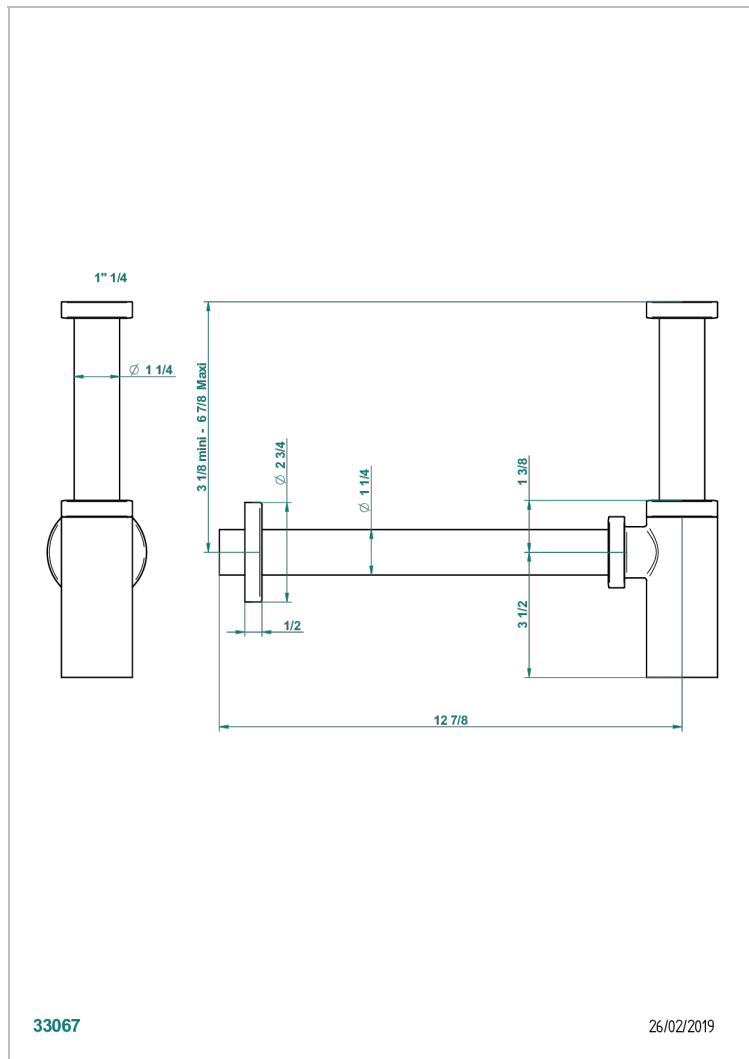

INFINI WHITE PORCELAIN WITH GOLD DECOR

U2F-309/S

Bottle Trap only for waste

33067

26/02/2019

CHARACTERISTIC

- Infini White Porcelain with Gold decor
- Bottle Trap only for waste

AVAILABLE FINITIONS

Antique nickel - H28
Black ceram - D30
Blush PVD - H62
Brass color PVD - H49
Brown bronze color PVD - F33
Gold color PVD - H52

Graphite PVD - H64
Lacquered light bronze - D01
Matt Umber PVD - H67
Matt blush PVD - H60
Matt brass color PVD - H50
Matt brown bronze color PVD - F34

Matt chrome - C02
Matt gold - F07
Matt gold color PVD - H53
Matt graphite PVD - H65
Matt nickel (color finish) - C01
Matt nickel color PVD - H56

Nickel color PVD - H55
Polished chrome (color finish) - A02
Polished gold (color finish) - F01
Polished nickel - B01
Soft gold - F30
Soft matt gold - F31

Umber PVD - H66
Varnished matt antique red copper
(color finish) - H07