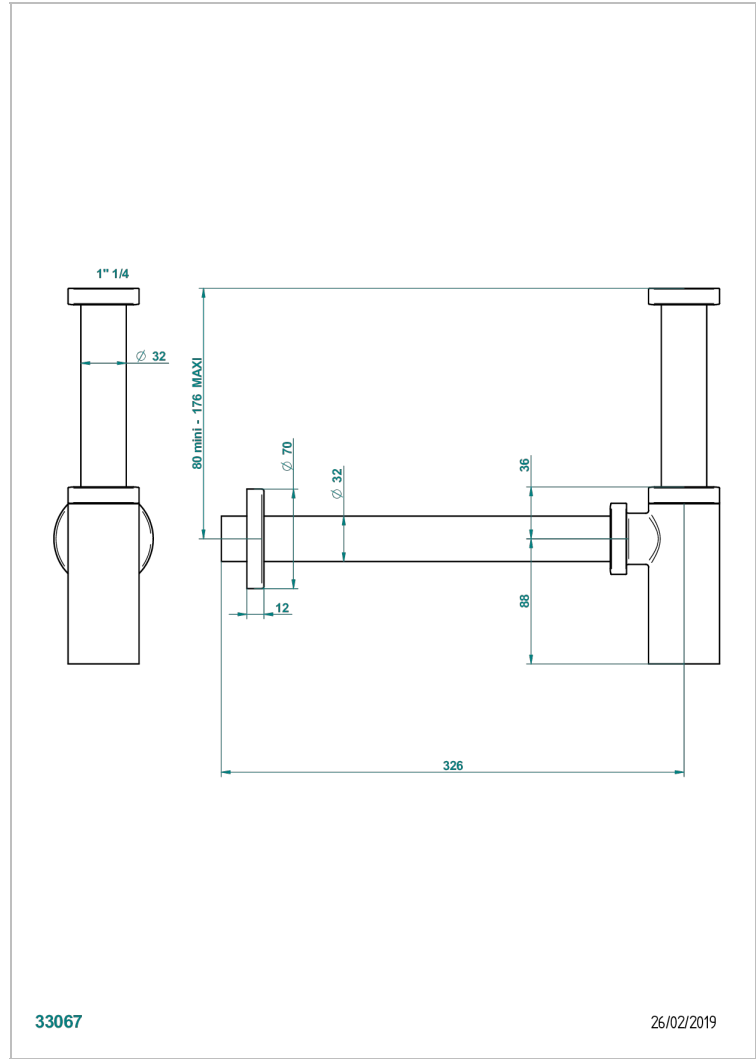

INFINI WHITE PORCELAIN WITH GOLD DECOR

U2F-309/S

下水管

THG[®]
PARIS

33067

26/02/2019

特色

- Infini White Porcelain with Gold decor
- 下水管