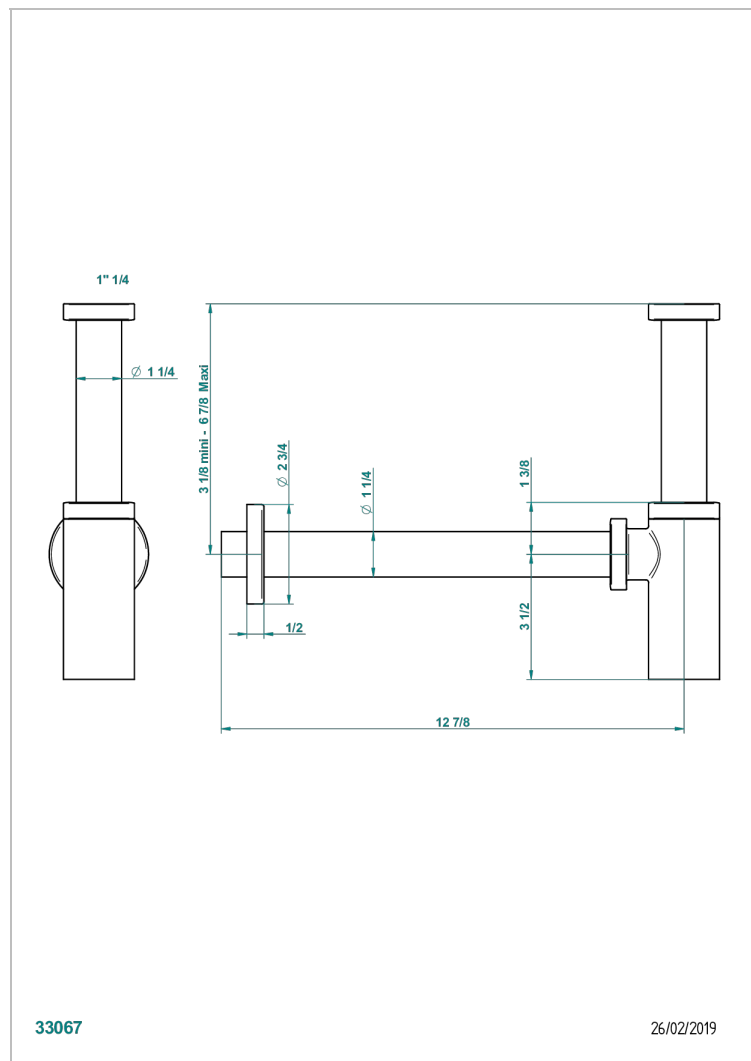

INFINI WHITE PORCELAIN WITH GOLD DECOR

U2F-309/S

Bottle Trap only for waste

33067

26/02/2019

CHARACTERISTIC

- Infini White Porcelain with Gold decor
- Bottle Trap only for waste

AVAILABLE FINITIONS