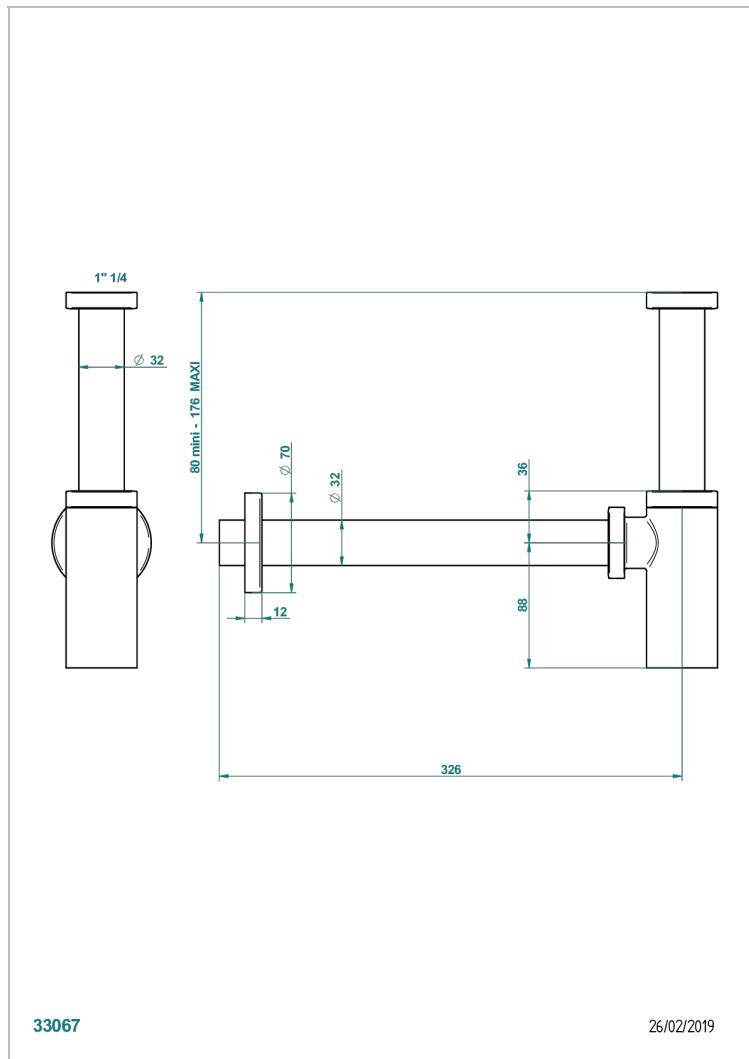

INFINI WHITE PORCELAIN WITH GOLD DECOR

U2F-309S/US

Trap only for waste

THG[®]
PARIS

33067

26/02/2019

CARACTERÍSTICAS

- Infini White Porcelain with Gold decor
- Trap only for waste

Pvd umber - H66
Pvd umber mate - H67