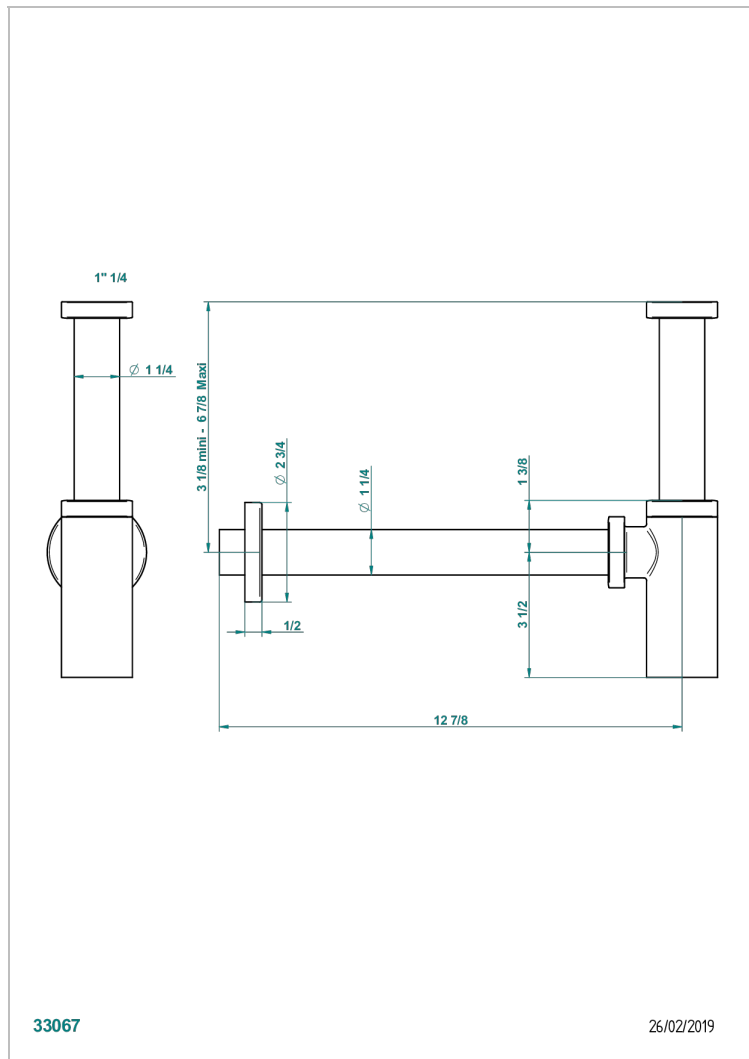

INFINI WHITE PORCELAIN WITH GOLD DECOR

U2F-309S/US

Trap only for waste

THG[®]
PARIS

33067

26/02/2019

CARACTERÍSTICAS

- Infini White Porcelain with Gold decor
- Trap only for waste