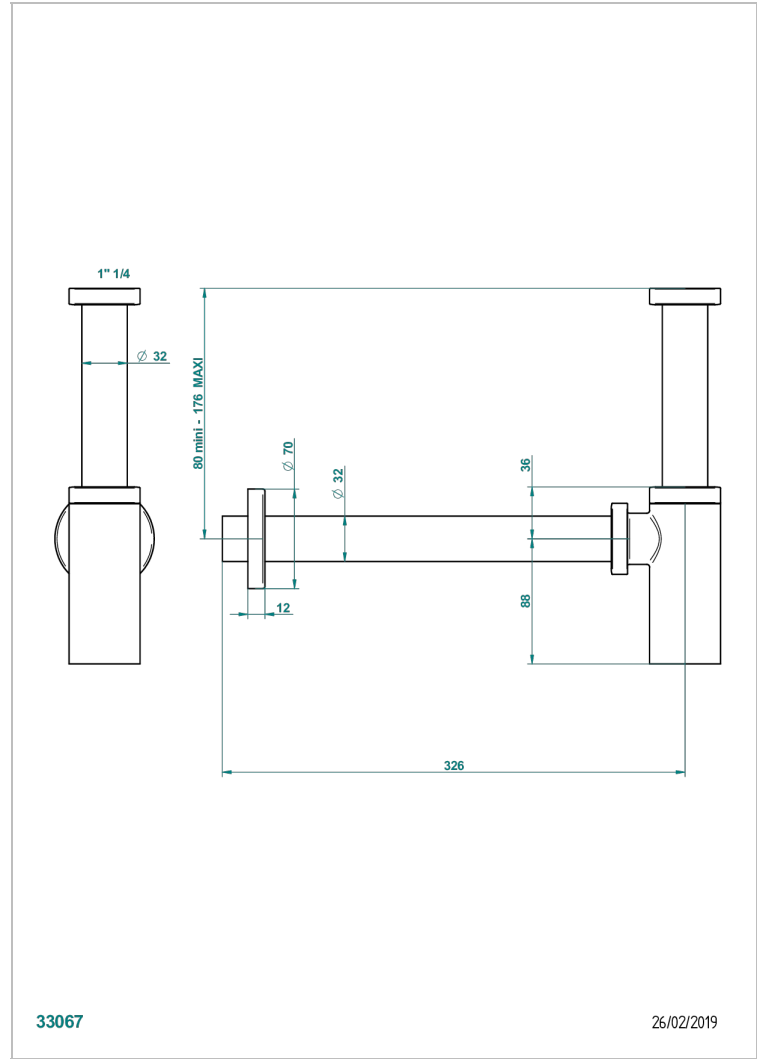

INFINI WHITE PORCELAIN

U2D-309/S

Bottle Trap only for waste

THG®
PARIS

33067

26/02/2019

CHARACTERISTIC

- Infini White Porcelain
- Bottle Trap only for waste

AVAILABLE FINITIONS

Antique nickel - H28
Black ceram - D30
Blush PVD - H62
Brass color PVD - H49
Brown bronze color PVD - F33
Gold color PVD - H52

Graphite PVD - H64
Lacquered light bronze - D01
Matt Umber PVD - H67
Matt blush PVD - H60
Matt brass color PVD - H50
Matt brown bronze color PVD - F34

Matt chrome - C02
Matt gold - F07
Matt gold color PVD - H53
Matt graphite PVD - H65
Matt nickel (color finish) - C01
Matt nickel color PVD - H56

Nickel color PVD - H55
Polished chrome (color finish) - A02
Polished gold (color finish) - F01
Polished nickel - B01
Soft gold - F30
Soft matt gold - F31

Umber PVD - H66
Varnished matt antique red copper
(color finish) - H07