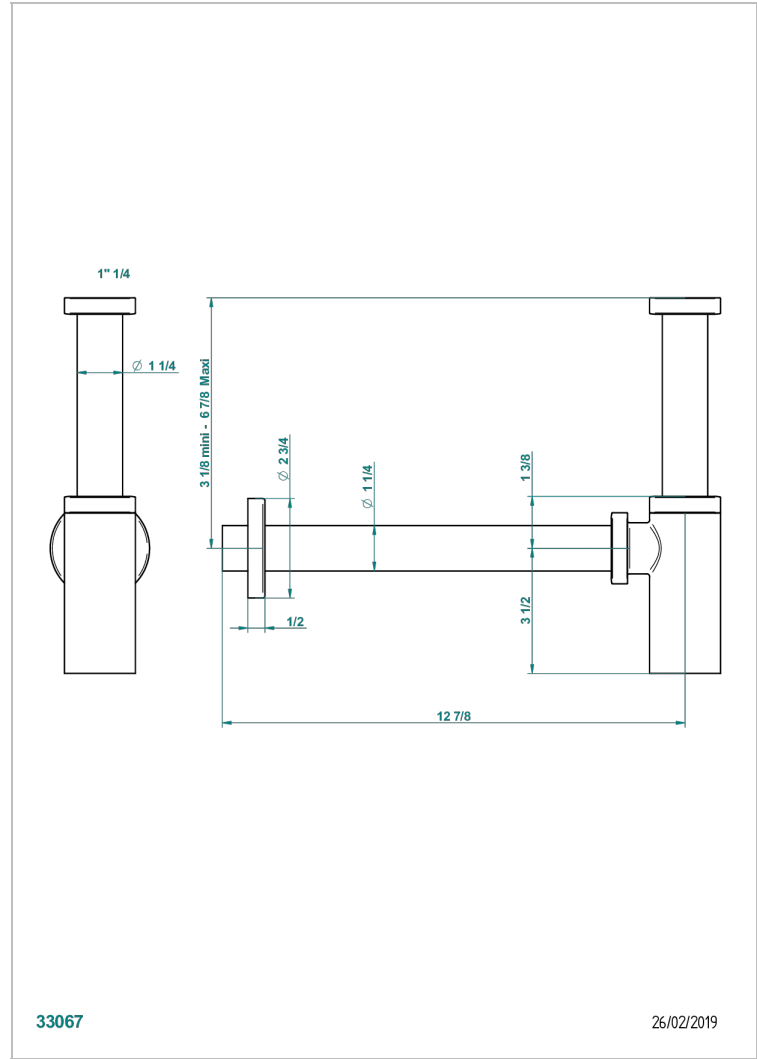

INFINI WHITE PORCELAIN

U2D-309/S

Bottle Trap only for waste

THG[®]
PARIS

33067

26/02/2019

CHARACTERISTIC

- Infini White Porcelain
- Bottle Trap only for waste