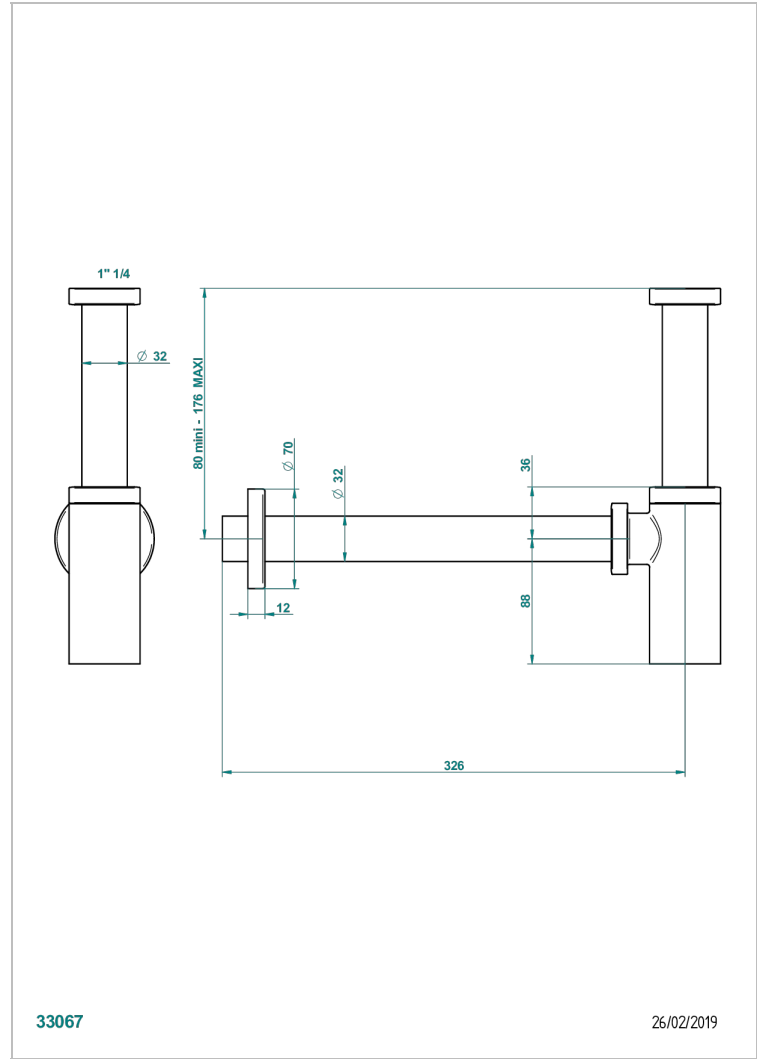

INFINI PORCELANA BLANCA

U2D-309/S

Sifón moderno

THG®
PARIS

33067

26/02/2019

CARACTERÍSTICAS

- Infini porcelana blanca
- Sifón moderno

ACABADOS DISPONIBLES

Bronce claro - D01
Cerámica negra mate - D30
Cobre viejo mate - H07
Cromo - A02
Cromo mate - C02
Dorado - F01

Dorado mate - F07
Dorado pálido - F30
Dorado pálido mate (sin barniz) - F31
Níquel - B01
Níquel mate - C01
Níquel viejo - H28

Pvd blush - H62
Pvd blush mate - H60
Pvd color latón - H49
Pvd color latón mate - H50
Pvd color níquel - H55
Pvd color níquel mate - H56

Pvd color oro - H52
Pvd color oro mate - H53
Pvd grafito - H64
Pvd grafito mate - H65
Pvd marrón bronce - F33
Pvd marrón bronce mate - F34

Pvd umber - H66
Pvd umber mate - H67