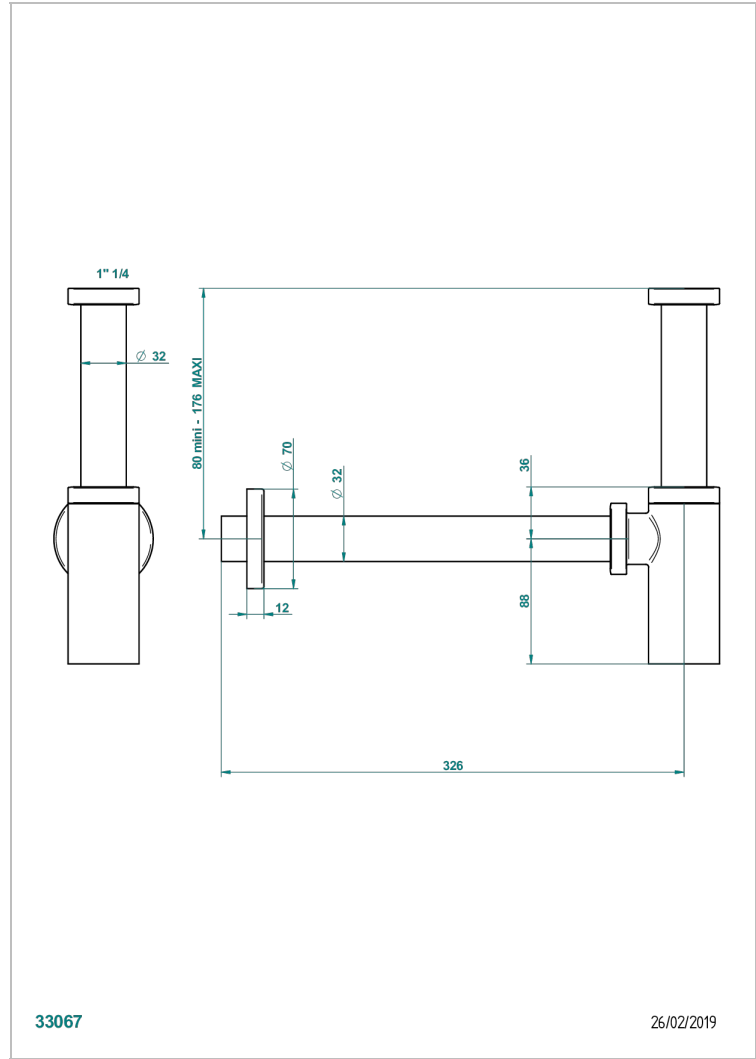

INFINI WHITE PORCELAIN

U2D-309/S

Bottle Trap only for waste

33067

26/02/2019

CHARACTERISTIC

- Infini White Porcelain
- Bottle Trap only for waste

AVAILABLE FINITIONS