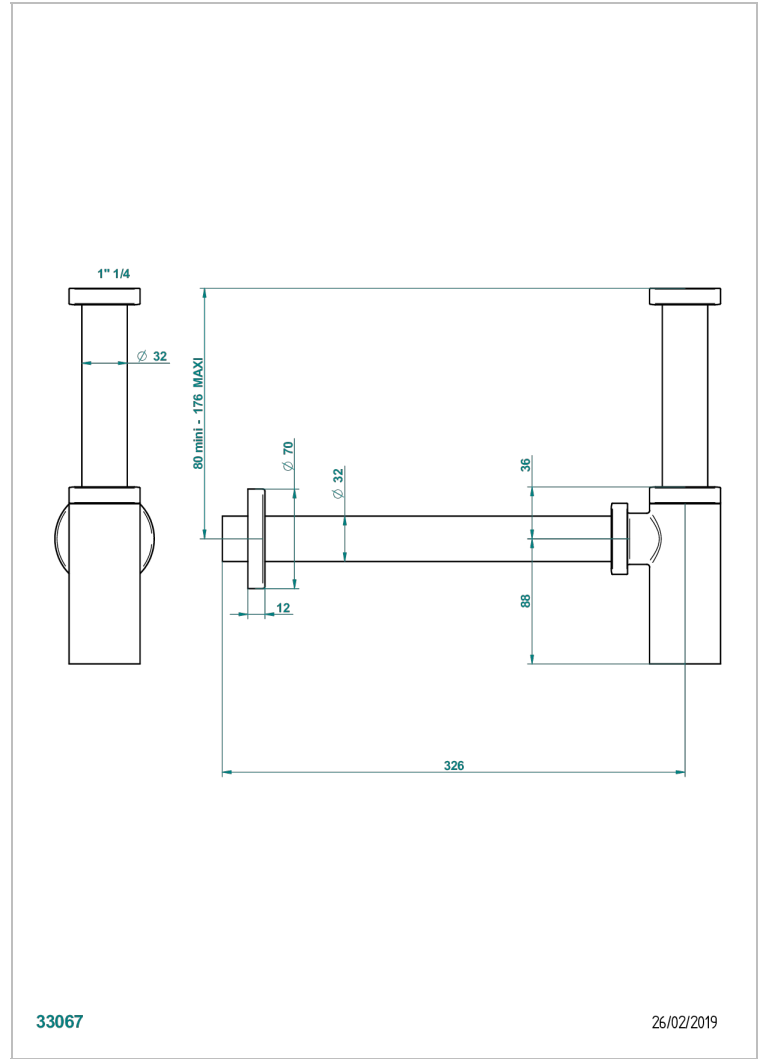

INFINI PORCELANA BLANCA

U2D-309/S

Sifón moderno

THG®
PARIS

33067

26/02/2019

CARACTERÍSTICAS

- Infini porcelana blanca
- Sifón moderno

ACABADOS DISPONIBLES

Bronce claro - D01
Cerámica negra mate - D30
Cobre viejo mate - H07
Cromo - A02
Cromo mate - C02
Dorado - F01

Dorado mate - F07
Dorado pálido - F30
Dorado pálido mate (sin barniz) - F31
Níquel - B01
Níquel mate - C01
Níquel viejo - H28

Pvd blush - H62
Pvd blush mate - H60
Pvd color latón - H49
Pvd color latón mate - H50
Pvd color níquel - H55
Pvd color níquel mate - H56

Pvd color oro - H52
Pvd color oro mate - H53
Pvd grafito - H64
Pvd grafito mate - H65
Pvd marrón bronce - F33
Pvd marrón bronce mate - F34

Pvd umber - H66
Pvd umber mate - H67