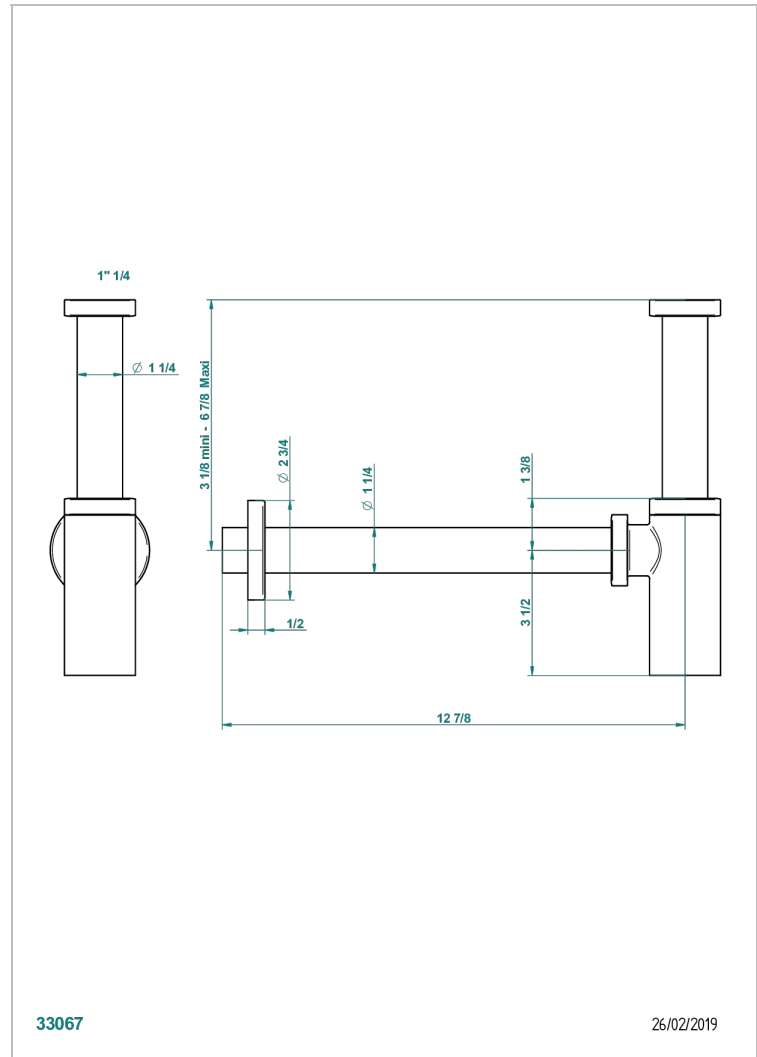

INFINI PORCELANA BLANCA

U2D-309/S

SifÓN moderno

THG®
PARIS

CARACTERÍSTICAS

- Infini porcelana blanca
- SifÓN moderno

ACABADOS DISPONIBLES

Bronce claro - D01
Cerámica negra mate - D30
Cobre viejo mate - H07
Cromo - A02
Cromo mate - C02
Dorado - F01

Dorado mate - F07
Dorado pálido - F30
Dorado pálido mate (sin barniz) - F31
Níquel - B01
Níquel mate - C01
Níquel viejo - H28

Pvd blush - H62
Pvd blush mate - H60
Pvd color latón - H49
Pvd color latón mate - H50
Pvd color níquel - H55
Pvd color níquel mate - H56

Pvd color oro - H52
Pvd color oro mate - H53
Pvd grafito - H64
Pvd grafito mate - H65
Pvd marrón bronce - F33
Pvd marrón bronce mate - F34

Pvd umber - H66
Pvd umber mate - H67