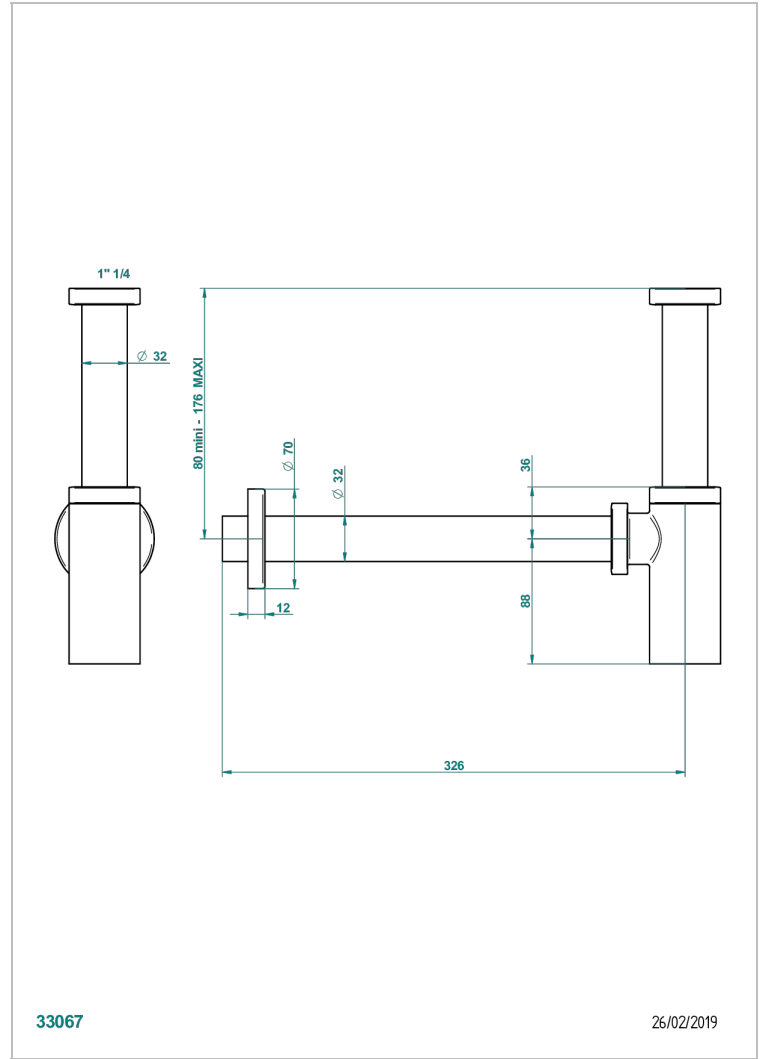

INFINI WHITE PORCELAIN

U2D-309S/US

Trap only for waste

THG[®]
PARIS

33067

26/02/2019

CHARACTERISTIC

- Infini White Porcelain
- Trap only for waste