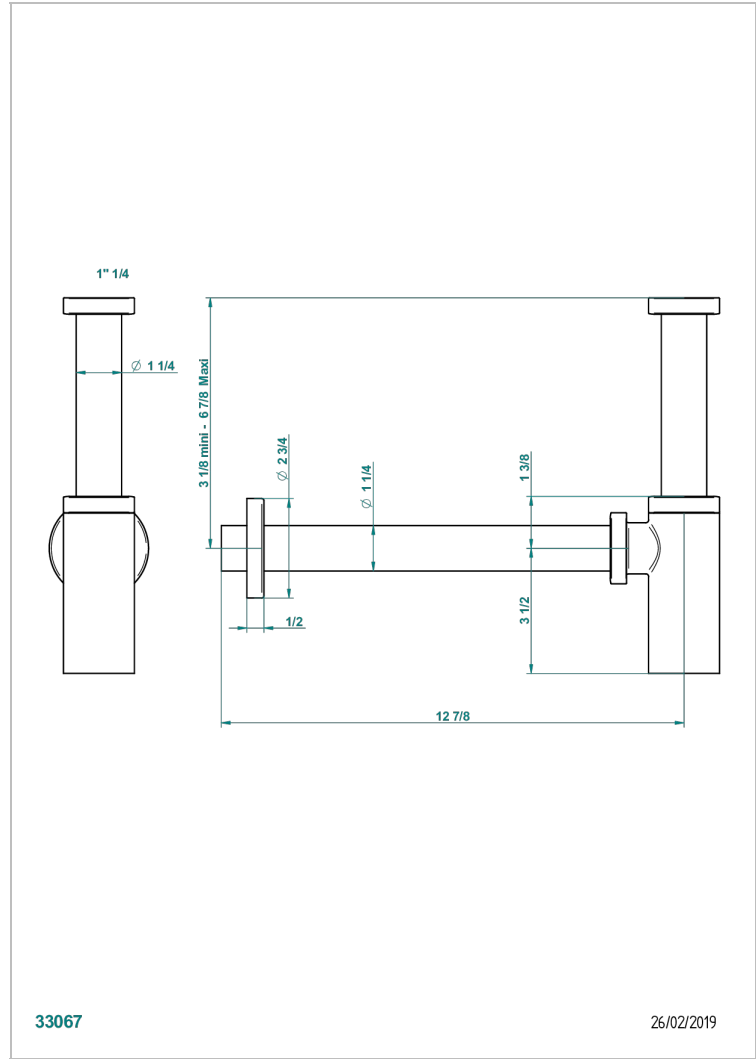

## CHARACTERISTIC

- Infini White Porcelain
- Trap only for waste